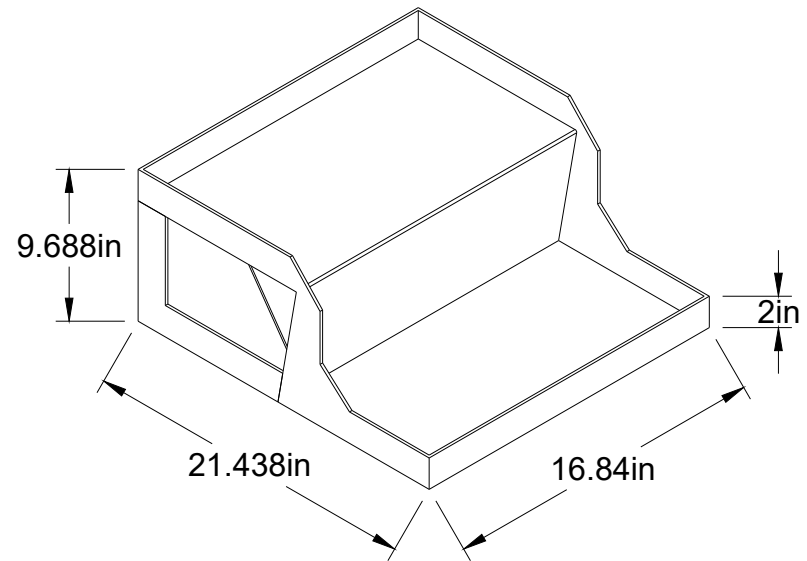

Scientific Plastics Company, Inc.

1016 SOUTHWEST BLVD KANSAS CITY, KS 66103
www.scientificplastics.com 913-432-0322

LARGE CARBOY CONTAIN

- 22" fits most counter tops
- 10" trough to fill flasks
- 4.9 gal/18 liter containment

CONTAIN STYLE

Deep trough contains up to 18 liters

CB22012-001

DISPENSE STYLE

Shallow tray for drips and leaks

CB22012-201