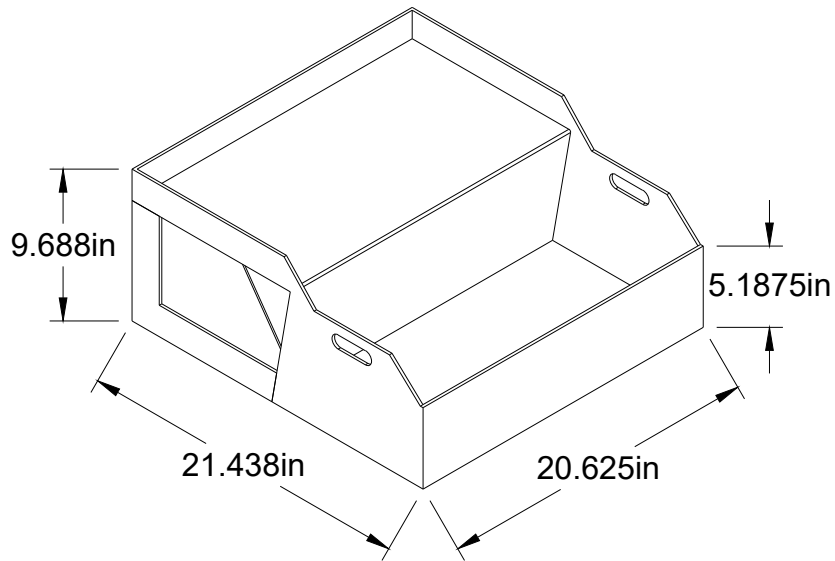

Scientific Plastics Company, Inc.

1016 SOUTHWEST BLVD KANSAS CITY, KS 66103
www.scientificplastics.com 913-432-0322

LARGE CARBOY CONTAIN

- 22" fits most counter tops
- 10" trough to fill flasks
- 4.9 gal/18 liter containment

CONTAIN STYLE

Deep trough contains up to 18 liters

CB22012-001

DISPENSE STYLE

Shallow tray for drips and leaks

CB22012-201