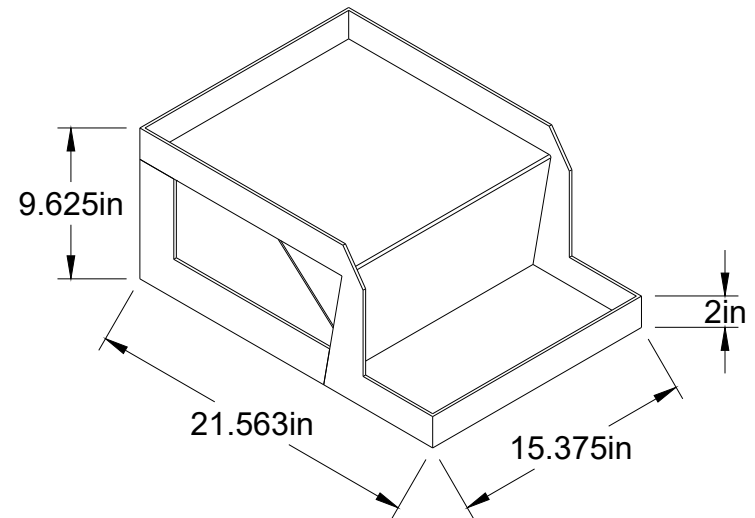

Scientific Plastics Company, Inc.

1016 SOUTHWEST BLVD KANSAS CITY, KS 66103
www.scientificplastics.com 913-432-0322

DEEP SHELF CARBOY CONTAIN

- 22" Fits most counter tops
- Designed to hold larger carboys

CONTAIN STYLE

Deep trough contains up to 18 liters

CB162215-001

DISPENSE STYLE

Shallow tray for drips and leaks

CB162215-201