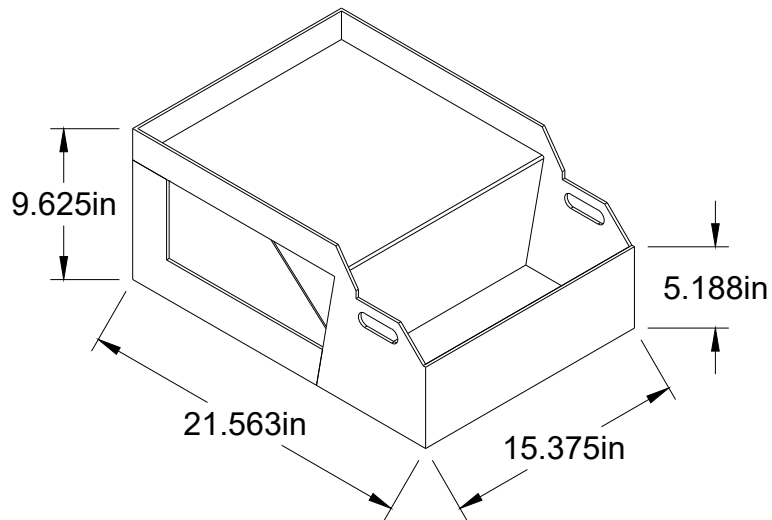

Scientific Plastics Company, Inc.

1016 SOUTHWEST BLVD KANSAS CITY, KS 66103
www.scientificplastics.com 913-432-0322

DEEP SHELF CARBOY CONTAIN

- 22" Fits most counter tops
- Designed to hold larger carboys

CONTAIN STYLE

Deep trough contains up to 18 liters

CB162215-001

DISPENSE STYLE

Shallow tray for drips and leaks

CB162215-201