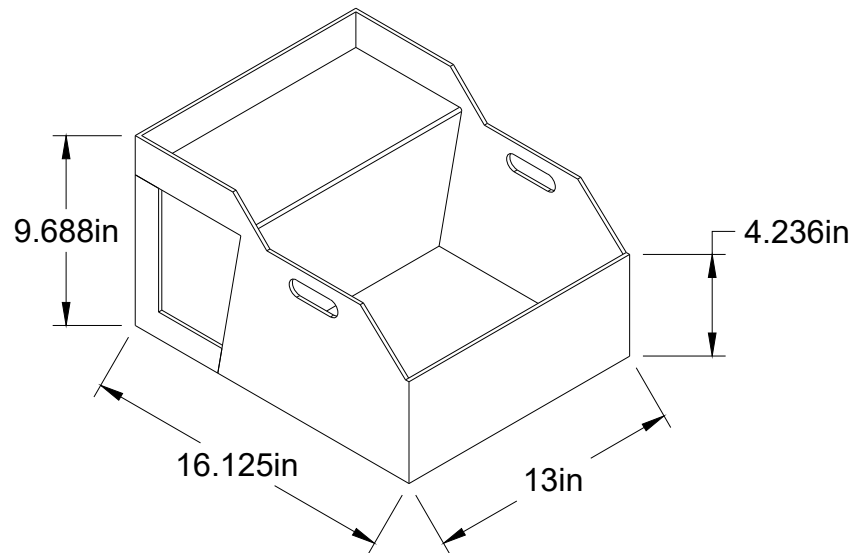

Scientific Plastics Company, Inc.

1016 SOUTHWEST BLVD KANSAS CITY, KS 66103

www.scientificplastics.com 913-432-0322

SMALL CARBOY CONTAIN

- Fits 4 liter or 1 gallon carboy
- Fits on counter top
- Ample trough space to fill flasks

CONTAIN STYLE

Deep trough contains up to 18 liters

CB1306-001

DISPENSE STYLE

Shallow tray for drips and leaks

CB1306-201