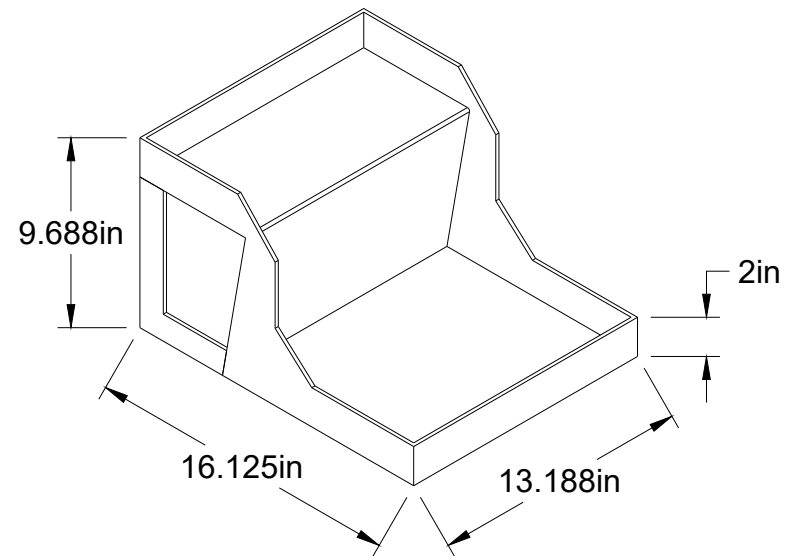

Scientific Plastics Company, Inc.

1016 SOUTHWEST BLVD KANSAS CITY, KS 66103

www.scientificplastics.com 913-432-0322

SMALL CARBOY CONTAIN

- Fits 4 liter or 1 gallon carboy
- Fits on counter top
- Ample trough space to fill flasks

CONTAIN STYLE

Deep trough contains up to 18 liters

CB1306-001

DISPENSE STYLE

Shallow tray for drips and leaks

CB1306-201