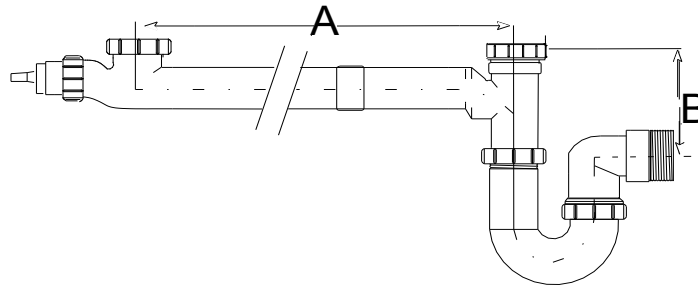

DOUBLE BOWL WASTE ASSEMBLY

SYMBOL	A-MAX	A-MIN	B
W38512-150	2-5/8"	14-1/2"	4-5/8"

SIDE DOUBLE BOWL P-TRAP

SYMBOL	INLET	OUTLET	A-MIN	A-MAX	B-MIN	B-MAX
W38586-150	1-1/2" NPS	1.5" NPSL	4.5"	20."	6."	8.5"

SIDE DOUBLE BOWL BOTTLE TRAP

SYMBOL	INLET	OUTLET	A-MIN	A-MAX	B-MIN	B-MAX
W38595-150	1-1/2" NPS	1.5" NPSL	4.5"	20."	6."	9.5"