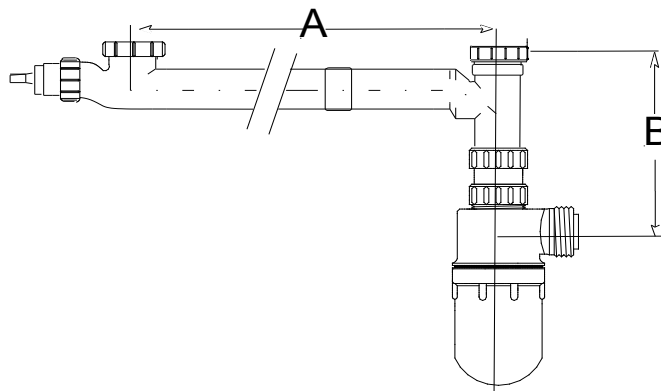

DOUBLE BOWL WASTE ASSEMBLY

SYMBOL	A-MAX	A-MIN	B
W38512-150	2-5/8"	14-1/2"	4-5/8"

SIDE DOUBLE BOWL P-TRAP

SYMBOL	INLET	OUTLET	A-MIN	A-MAX	B-MIN	B-MAX
W38586-150	1-1/2" NPS	1.5" NPSL	4.5"	20."	6."	8.5"

SIDE DOUBLE BOWL BOTTLE TRAP

SYMBOL	INLET	OUTLET	A-MIN	A-MAX	B-MIN	B-MAX
W38595-150	1-1/2" NPS	1.5" NPSL	4.5"	20."	6."	9.5"