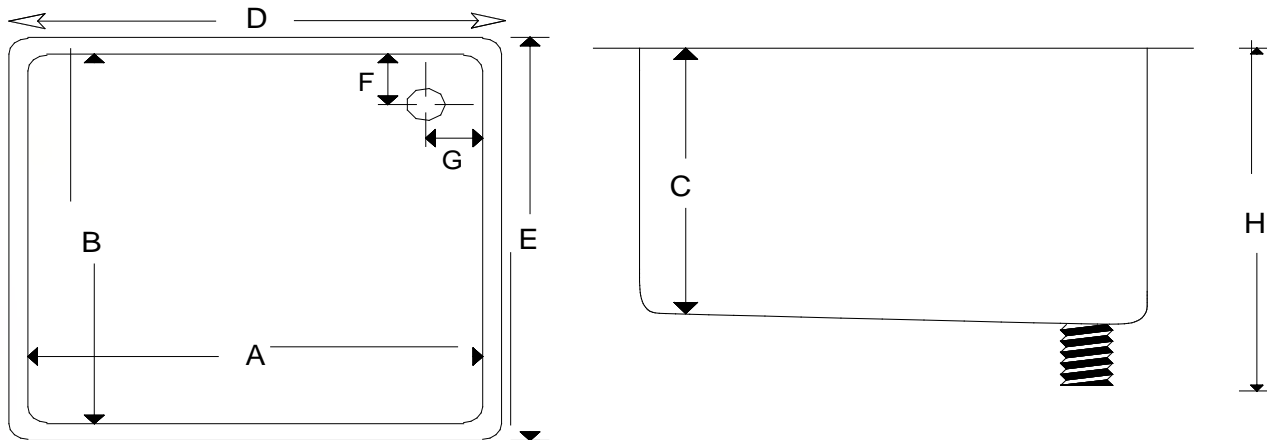

Corner Drain Sinks

This series of polyolefin sinks allows maximum use of sink interior area because of corner drain location. Steel rims available for undercounter mount. Stainless steel rims available for flush mount. Standard color is non-glare black. Sinks available in other colors on special order. Contact your sales professional for details.

SYMBOL	A	B	C	D	E	F	G	H	OUTLET
W31420-000	12"	12"	8"	14.5"	14.5"	3.5"	3.5"	11"	1.5"
W31431-000	14"	10"	6"	16.38"	12.38"	4"	3.75"	9"	1.5"
W31452-000	16"	8"	7"	18.5"	10.5"	4"	4"	9.25"	1.5"
W31453-000	16"	16"	5.5"	18.5"	18.5"	3.5"	3.5"	8-1/4"	1.5"
W31454-000	16"	16"	8"	18.5"	18.5"	11.5"	11.5"	3.5"	1.5"
W31457-000	18"	12"	8"	20.75"	14.75"	3"	3"	10.25"	1.5"
W31458-000	18"	12"	5.5"	20.75"	14.75"	4"	4"	8-1/2"	1.5"
W31461-000	18"	14"	10.5"	20.5"	16.5"	3.5"	3.5"	13.25"	1.5"
W31462-000	18"	15"	8"	20.5"	17.5"	4"	4"	10.25"	1.5"
W31463-000	18"	15"	12"	20.5"	17.5"	4"	4"	15"	1.5"
W31464-000	18"	15"	10"	20.5"	17.5"	3.5"	3.5"	13.25"	1.5"
W31465-000	18"	15"	5.5"	20.5"	17.5"	3.5"	3.5"	8-1/2"	1.5"
W31470-000	21"	18"	10"	23.5"	20.5"	3.5"	3.5"	12.75"	1.5"
W31479-000	23"	18"	12"	25.5"	20.5"	4"	4"	14.25"	1.5"
W31480-000	24"	16"	8"	26.5"	18.5"	4"	4"	11"	1.5"
W31485-000	25"	15"	10"	27.5"	17.5"	4"	4"	13"	1.5"
W31490-000	28"	20"	9"	30.5"	22.5"	4"	4"	12"	1.5"
W31492-000	31"	17"	10"	33.5"	19.5"	4"	4"	13.5"	1.5"
W31495-000	36"	22"	8"	28.5"	24.5"	4"	4"	10.25"	1.5"
W31496-000	38"	23"	8"	40.5"	25.5"	4"	4"	10.5"	1.5"