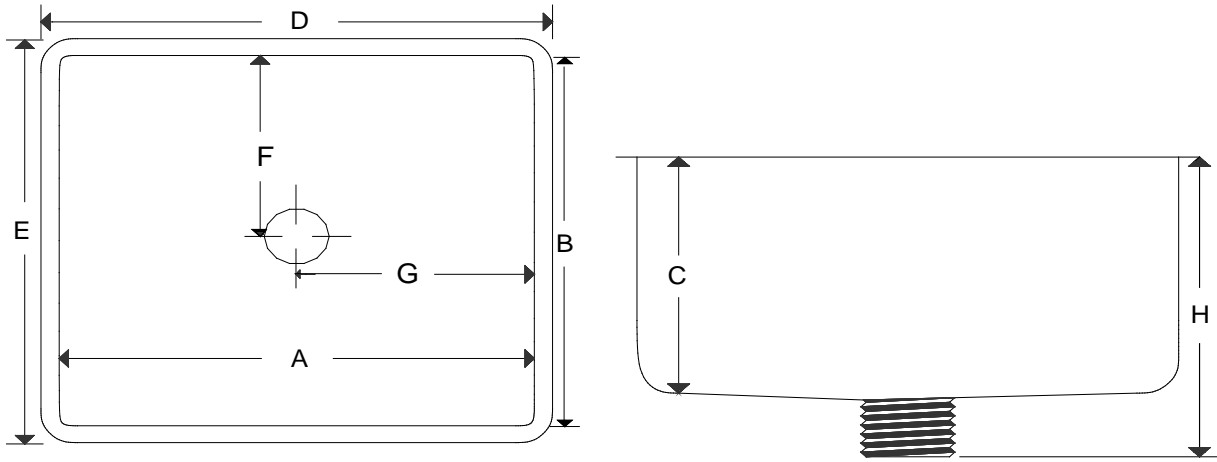

## Center Drain Sinks

This series of polyolefin sinks allows uniform drainage from all locations on the sink. Steel rims available for undercounter mount. Stainless steel rims available for flush mount. Standard color is non-glare black. Sinks available in other colors on special order. Contact your sales professional for details.

SYMBOL	A	B	C	D	E	F	G	H	OUTLET
W31415-000	11"	11"	7"	13.5"	13.5"	5.5"	9.75"	9.75"	1.5"
W31418-000	12"	8"	8"	14.5"	10.5"	4"	3.5"	11"	1.5"
W31424-000	13.75"	4.5"	5.5"	15.375"	6"	2.25"	6.75"	7.1875"	1.5"
W31440-000	16"	6"	6"	18"	8"	2.75"	7.75"	8.5"	1.5"
W31449-000	16"	6"	6"	18.5"	8.5"	2.75"	7.75"	8.5"	1.5"
W31466-000	18"	15"	12"	20.5"	17.5"	7.5"	9"	15"	1.5"
W31473-000	21"	18"	12"	23.5"	20.5"	9"	10.5"	15"	1.5"
W31478-000	23"	17"	11.5"	25.5"	19.5"	8.75"	11.5"	14"	1.5"
W31481-000	24"	20"	10"	26.5"	22.5"	10"	12"	13"	1.5"
W31483-000	24"	20"	12"	26.5"	22.5"	10"	12"	15"	1.5"