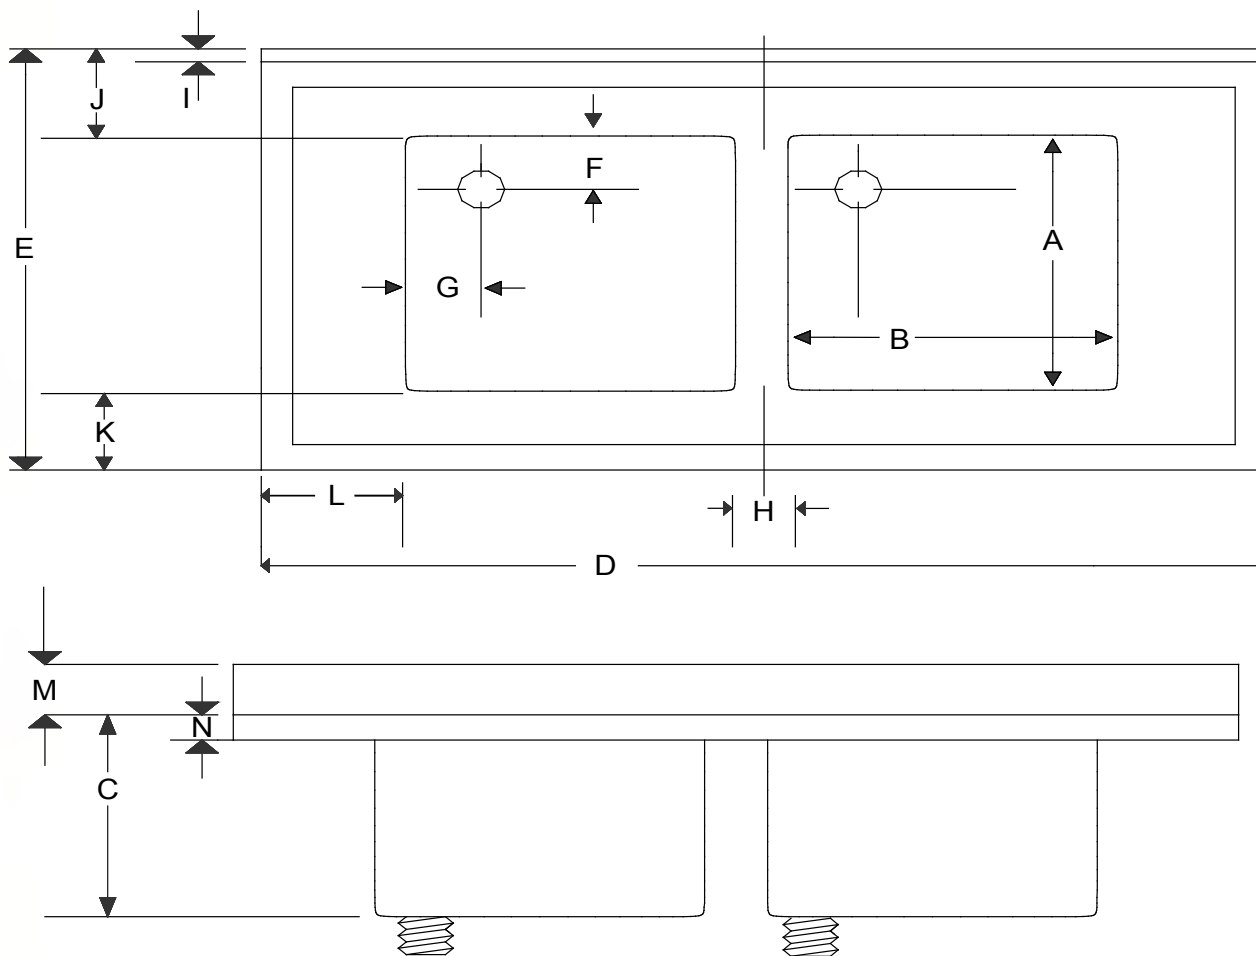

Counter Top Double Bowl Sink

This unit is designed with marine edge on horizontal surfaces to avoid countertop spilling and a backsplash unit. Uniquely designed one piece molding with integral sink outlets, edge and backsplash. Unit has attached 1-1/8" plywood for easy affixing to any counter or cabinet top unit. Standard color is non-glare black.

SYMBOL	A	B	C	D	E	F	G	J	K	L	M	N
W31063-000	18"	15"	10"	49"	30"	3"	2.6875"	8.1875"	5"	8.1875"	4"	1.375"