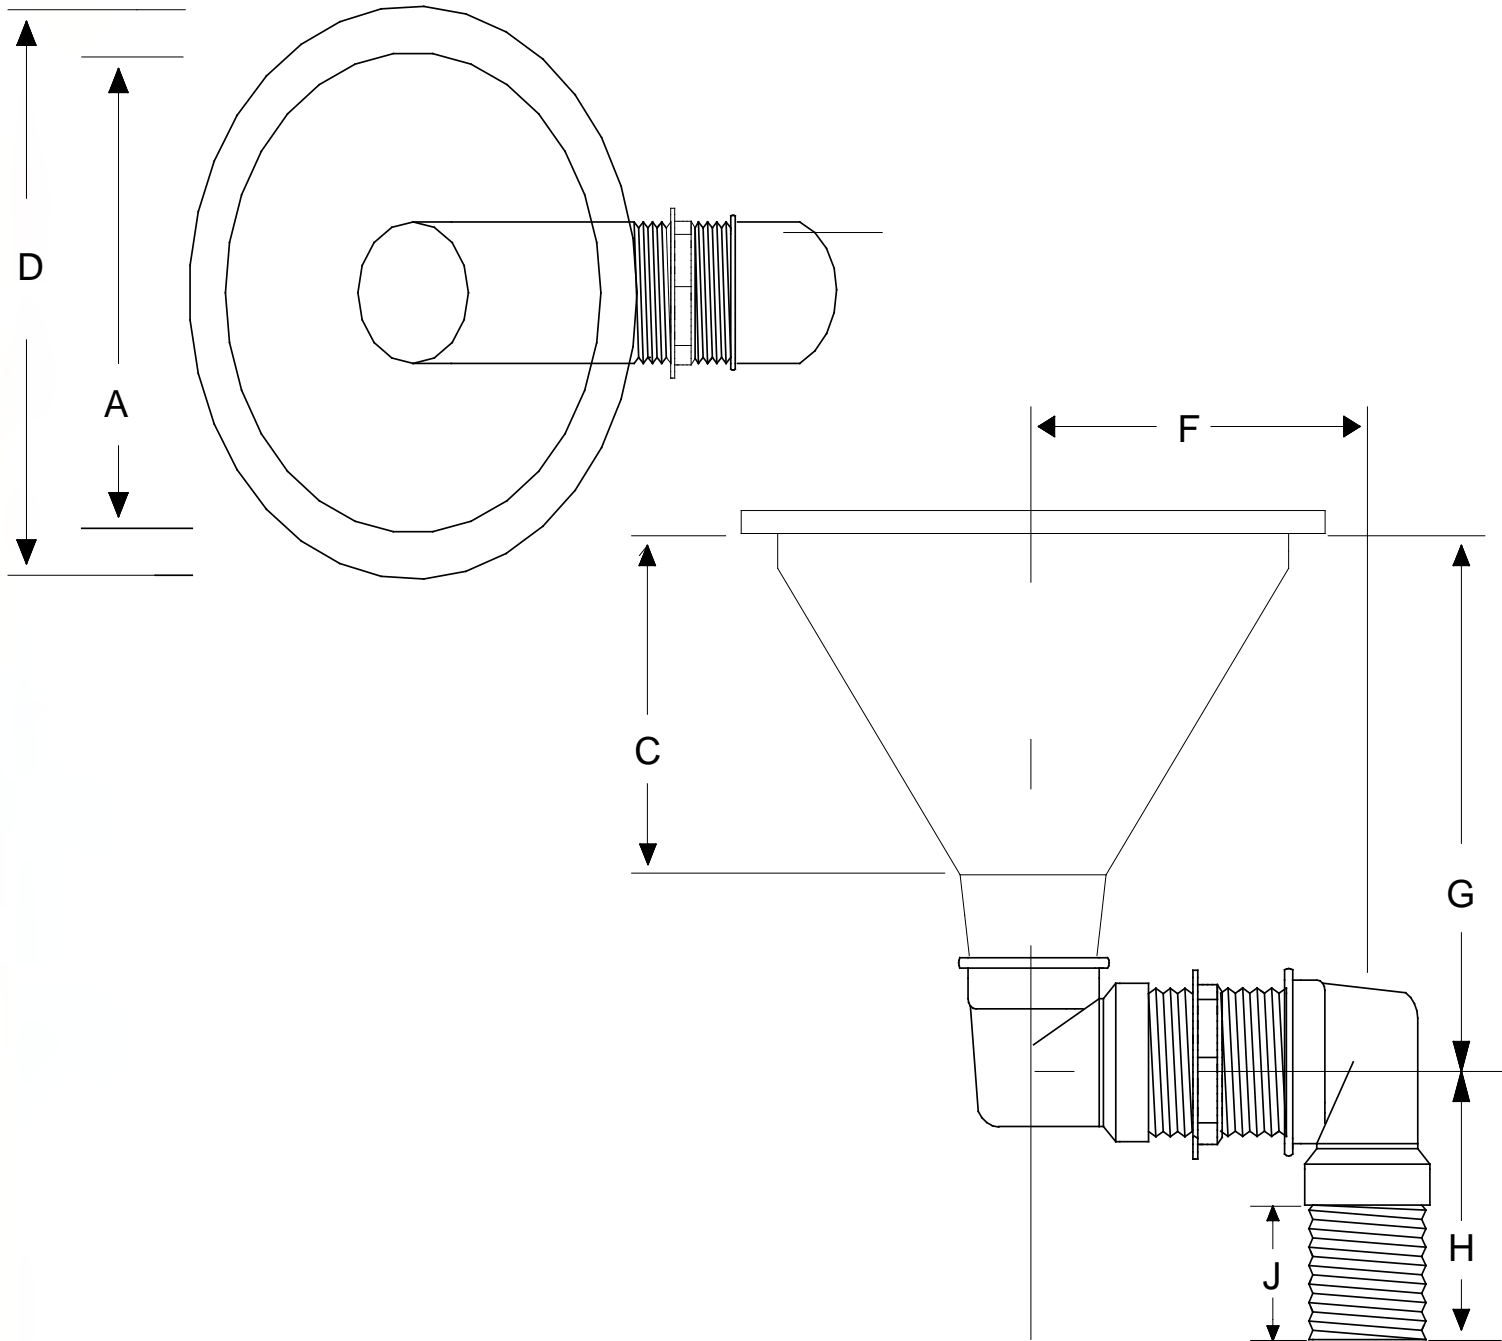

Wall Mount Cup Sinks

SYMBOL	OUTLET	A	B	C	D	E	F	G	H	J	THREAD	K
W39026-150	1.5 NPS	5.88"	2.63"	4.63"	7"	3.88"	5.13"	6.88"	4.63"	2"	1.5"	.25"

## Wall Mount Cup Sink With Backnut (Included)

SYMBOL	OUTLET	A	B	C	D	E	F	G		K
W39027-150	1.5 NPS	5.88"	2.63"	4.63"	7"	3.88"	5.125"	6.88"	1.5"	.25"

BACKNUT = W38953-166

## Wall Mount Cup Sink

SYMBOL	OUTLET	A	B	C	D	E	F	G	H	J	THREAD	LIP
W39034-150	1.5 NPS	3.18"	3.18"	3"	4"	5.18"	4.5"	4.75"	4.75"	2"	1.5"	.25"
W39034-151	1.5 NPS	3.18"	3.18"	3"	4"	5.18"	4.5"	4.75"	4.75"	2"	1.5"	.25"
W39035-150	1.5 NPS	5.50"	6.56"	4"	6.5"	19"	4.5"	6"	4.75"		1.5"	.25"
W39035-151	1.5 NPS	5.50"	6.56"	4"	6.5"	19"	4.5"	6"	4.75"	2"	1.5"	.25"