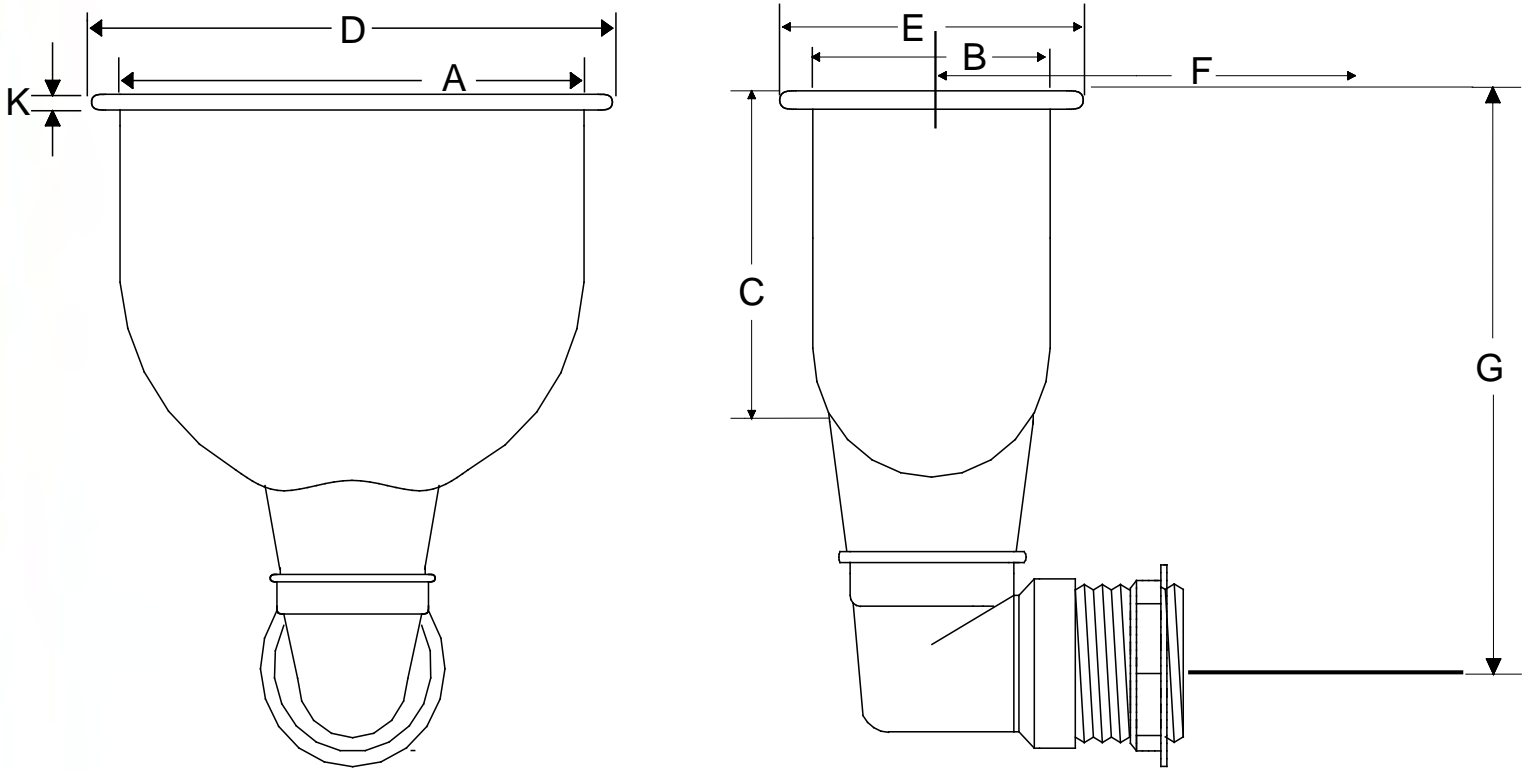

Wall Mount Cup Sinks

SYMBOL	OUTLET	A	B	C	D	E	F	G	H	J	THREAD	K
W39026-150	1.5 NPS	5.88"	2.63"	4.63"	7"	3.88"	5.13"	6.88"	4.63"	2"	1.5"	.25"

## Wall Mount Cup Sink With Backnut (Included)

SYMBOL	OUTLET	A	B	C	D	E	F	G		K
W39027-150	1.5 NPS	5.88"	2.63"	4.63"	7"	3.88"	5.125"	6.88"	1.5"	.25"

BACKNUT = W38953-166

## Wall Mount Cup Sink

SYMBOL	OUTLET	A	B	C	D	E	F	G	H	J	THREAD	LIP
W39034-150	1.5 NPS	3.18"	3.18"	3"	4"	5.18"	4.5"	4.75"	4.75"	2"	1.5"	.25"
W39034-151	1.5 NPS	3.18"	3.18"	3"	4"	5.18"	4.5"	4.75"	4.75"	2"	1.5"	.25"
W39035-150	1.5 NPS	5.50"	6.56"	4"	6.5"	19"	4.5"	6"	4.75"		1.5"	.25"
W39035-151	1.5 NPS	5.50"	6.56"	4"	6.5"	19"	4.5"	6"	4.75"	2"	1.5"	.25"