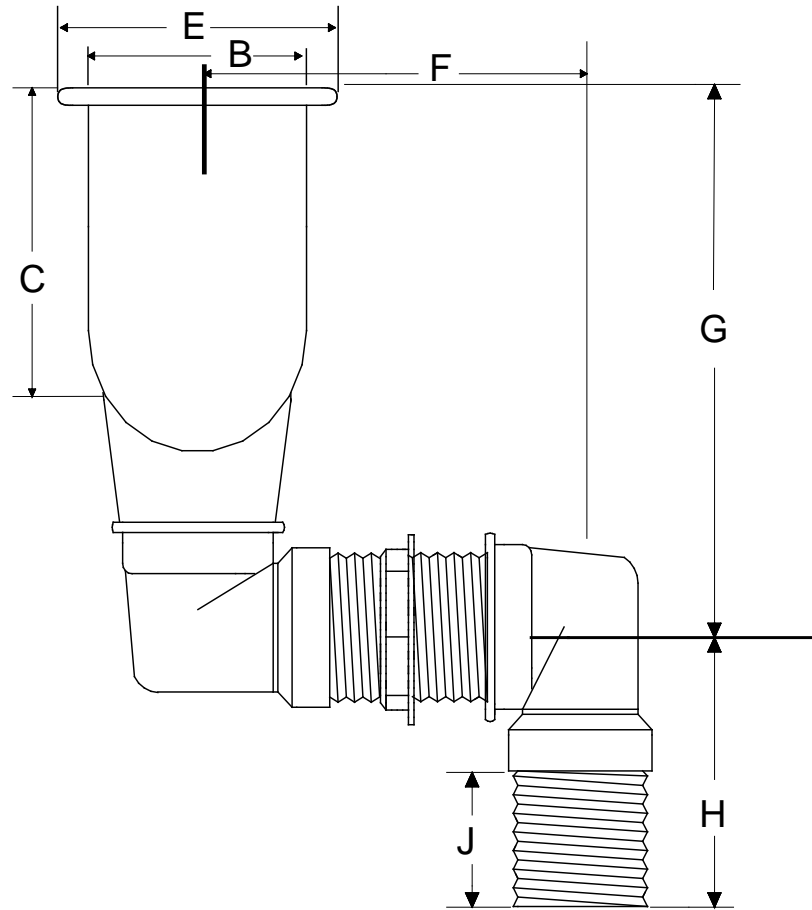

Wall Mount Cup Sinks

SYMBOL	OUTLET	A	B	C	D	E	F	G	H	J	THREAD	K
W39026-150	1.5 NPS	5.88"	2.63"	4.63"	7"	3.88"	5.13"	6.88"	4.63"	2"	1.5"	.25"

## Wall Mount Cup Sink With Backnut (Included)

SYMBOL	OUTLET	A	B	C	D	E	F	G		K
W39027-150	1.5 NPS	5.88"	2.63"	4.63"	7"	3.88"	5.125"	6.88"	1.5"	.25"

BACKNUT = W38953-166

## Wall Mount Cup Sink

SYMBOL	OUTLET	A	B	C	D	E	F	G	H	J	THREAD	LIP
W39034-150	1.5 NPS	3.18"	3.18"	3"	4"	5.18"	4.5"	4.75"	4.75"	2"	1.5"	.25"
W39034-151	1.5 NPS	3.18"	3.18"	3"	4"	5.18"	4.5"	4.75"	4.75"	2"	1.5"	.25"
W39035-150	1.5 NPS	5.50"	6.56"	4"	6.5"	19"	4.5"	6"	4.75"		1.5"	.25"
W39035-151	1.5 NPS	5.50"	6.56"	4"	6.5"	19"	4.5"	6"	4.75"	2"	1.5"	.25"