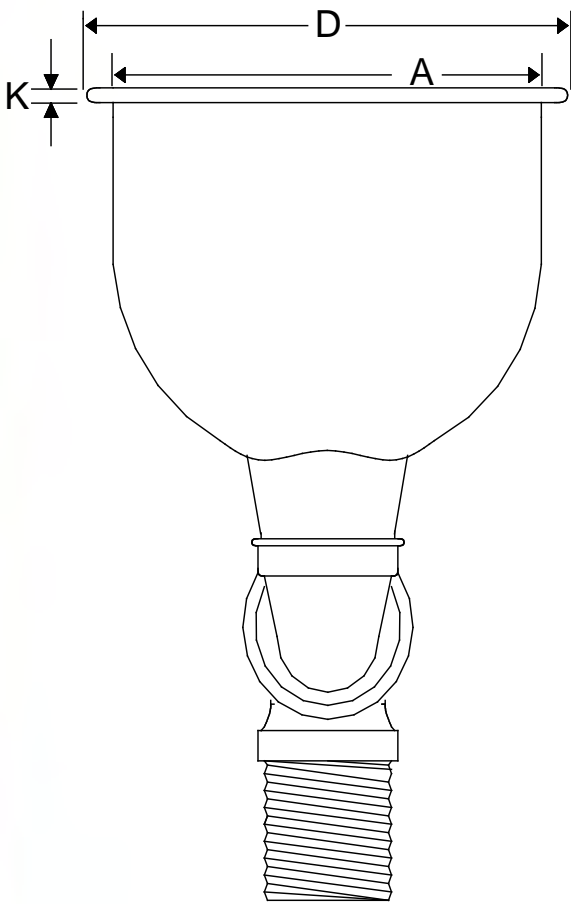

Wall Mount Cup Sinks

SYMBOL	OUTLET	A	B	C	D	E	F	G	H	J	THREAD	K
W39026-150	1.5 NPS	5.88"	2.63"	4.63"	7"	3.88"	5.13"	6.88"	4.63"	2"	1.5"	.25"

## Wall Mount Cup Sink With Backnut (Included)

SYMBOL	OUTLET	A	B	C	D	E	F	G		K
W39027-150	1.5 NPS	5.88"	2.63"	4.63"	7"	3.88"	5.125"	6.88"	1.5"	.25"

BACKNUT = W38953-166

## Wall Mount Cup Sink

SYMBOL	OUTLET	A	B	C	D	E	F	G	H	J	THREAD	LIP
W39034-150	1.5 NPS	3.18"	3.18"	3"	4"	5.18"	4.5"	4.75"	4.75"	2"	1.5"	.25"
W39034-151	1.5 NPS	3.18"	3.18"	3"	4"	5.18"	4.5"	4.75"	4.75"	2"	1.5"	.25"
W39035-150	1.5 NPS	5.50"	6.56"	4"	6.5"	19"	4.5"	6"	4.75"		1.5"	.25"
W39035-151	1.5 NPS	5.50"	6.56"	4"	6.5"	19"	4.5"	6"	4.75"	2"	1.5"	.25"