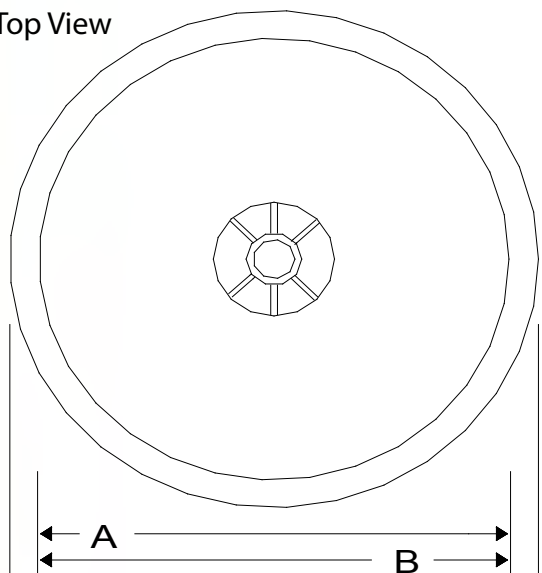

## Round Cup Sinks

SYMBOL	A	C	D	H	THREAD	LIP
W39050-150	12"	7"	15"	10"	1.5"	1.25"

## Round Cup Sink (Straight Wall Design)

Top View

SYMBOL	A	B	C	D	E	THREAD	LIP
W39021-150	3.25"	4"	2 1/8"	5.25"	3/16"	1.5"	1/4"
W39022-150	5.5"	6 9/16"	4"	6.5"	3/16"	1.5"	1/4"