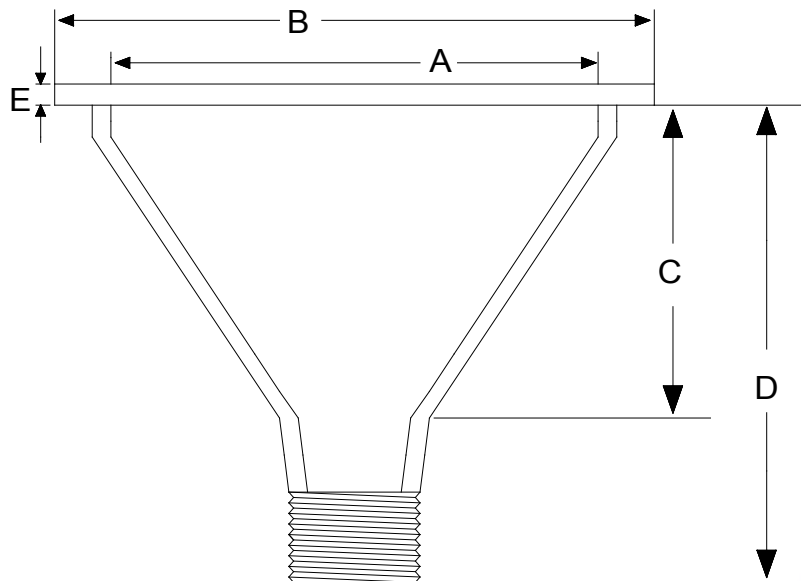

## Round Cup Sinks

SYMBOL	A	C	D	H	THREAD	LIP
W39050-150	12"	7"	15"	10"	1.5"	1.25"

## Round Cup Sink (Straight Wall Design)

Top View

SYMBOL	A	B	C	D	E	THREAD	LIP
W39021-150	3.25"	4"	2 1/8"	5.25"	3/16"	1.5"	1/4"
W39022-150	5.5"	6 9/16"	4"	6.5"	3/16"	1.5"	1/4"