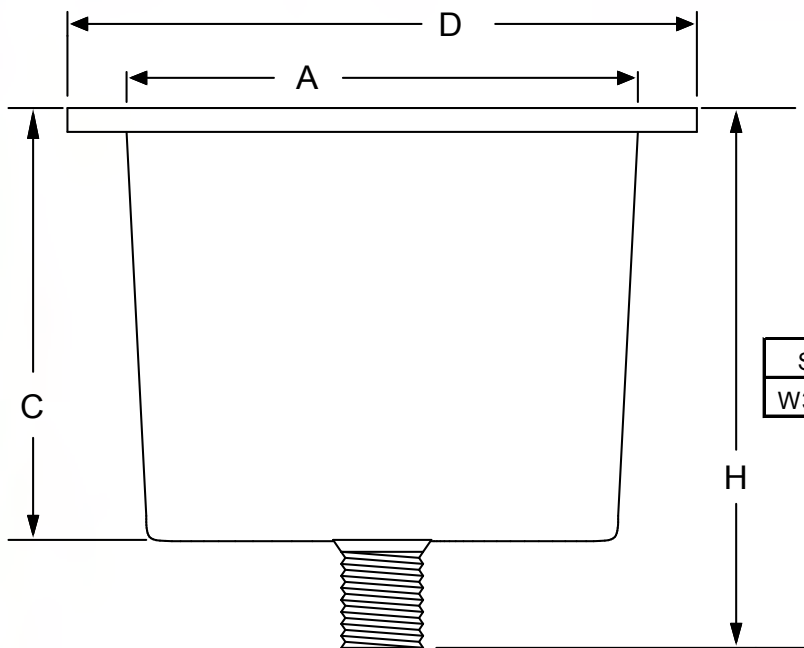

## Round Cup Sinks

SYMBOL	A	C	D	H	THREAD	LIP
W39050-150	12"	7"	15"	10"	1.5"	1.25"

## Round Cup Sink (Straight Wall Design)

Top View

SYMBOL	A	B	C	D	E	THREAD	LIP
W39021-150	3.25"	4"	2 1/8"	5.25"	3/16"	1.5"	1/4"
W39022-150	5.5"	6 9/16"	4"	6.5"	3/16"	1.5"	1/4"