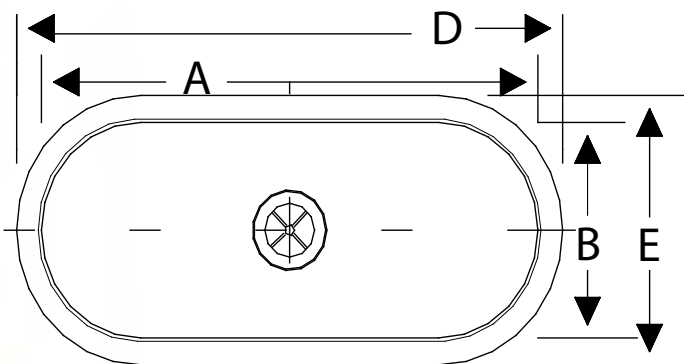

Oval Cup Sinks

Molded-in strainer
Available in black, white and gray.

Top View

SYMBOL	A	B	C	D	E	F	G	THREAD	LIP
W39030-150	5 7/8"	2 7/8"	4 3/8"	7"	3 7/8"	1/4"	8 7/16"	1.5"	1/4"
W39024-150	9 3/8"	3 3/8"	5 1/2"	10 1/2"	4 3/8"	1/4"	8 1/2"	1.5"	1/4"

Wide Lip

Molded-in strainer
Available in black, white and gray.

Top View

SYMBOL	A	B	C	D	E	F	G	THREAD	LIP
W39040-150	5 7/8"	2 7/8"	4 3/8"	7 3/8"	4 3/8"	1/4"	8 7/16"	1.5"	1/4"