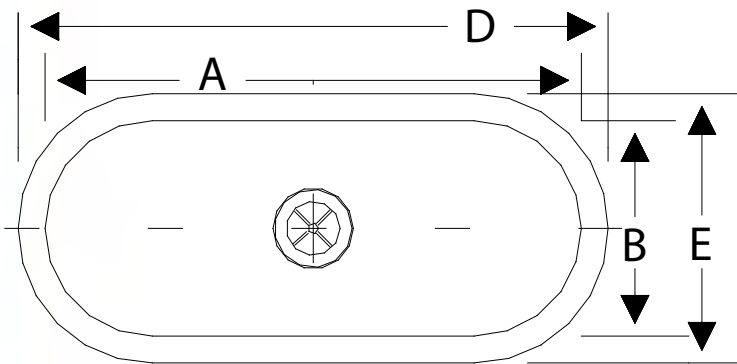

Oval Cup Sinks

Molded-in strainer
Available in black, white and gray.

Top View

SYMBOL	A	B	C	D	E	F	G	THREAD	LIP
W39030-150	5 7/8"	2 7/8"	4 3/8"	7"	3 7/8"	1/4"	8 7/16"	1.5"	1/4"
W39024-150	9 3/8"	3 3/8"	5 1/2"	10 1/2"	4 3/8"	1/4"	8 1/2"	1.5"	1/4"

Wide Lip

Molded-in strainer
Available in black, white and gray.

Top View

SYMBOL	A	B	C	D	E	F	G	THREAD	LIP
W39040-150	5 7/8"	2 7/8"	4 3/8"	7 3/8"	4 3/8"	1/4"	8 7/16"	1.5"	1/4"