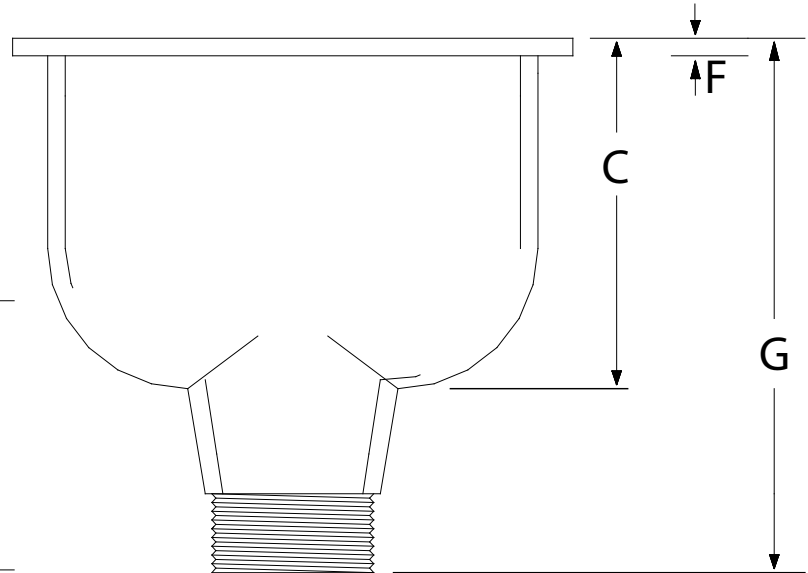

Oval Cup Sinks

Molded-in strainer
Available in black, white and gray.

Top View

SYMBOL	A	B	C	D	E	F	G	THREAD	LIP
W39030-150	5 7/8"	2 7/8"	4 3/8"	7"	3 7/8"	1/4"	8 7/16"	1.5"	1/4"
W39024-150	9 3/8"	3 3/8"	5 1/2"	10 1/2"	4 3/8"	1/4"	8 1/2"	1.5"	1/4"

Wide Lip

Molded-in strainer
Available in black, white and gray.

Top View

SYMBOL	A	B	C	D	E	F	G	THREAD	LIP
W39040-150	5 7/8"	2 7/8"	4 3/8"	7 3/8"	4 3/8"	1/4"	8 7/16"	1.5"	1/4"