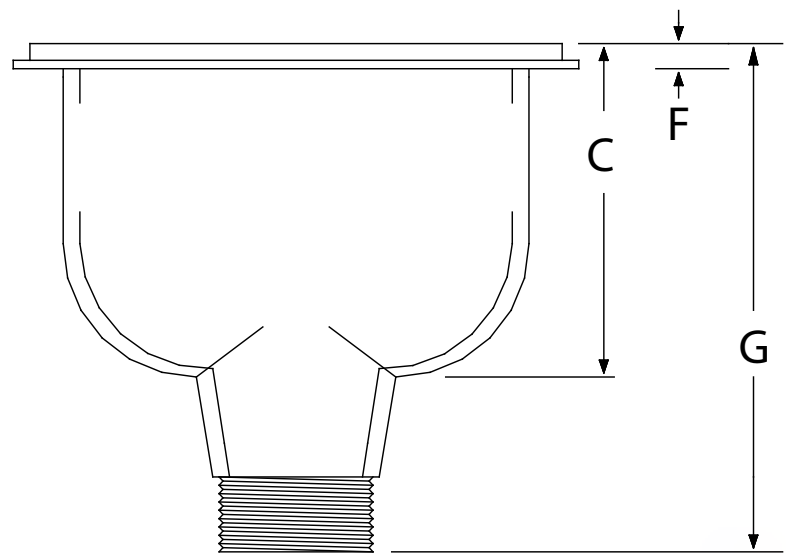

Oval Cup Sinks

Molded-in strainer
Available in black, white and gray.

Top View

SYMBOL	A	B	C	D	E	F	G	THREAD	LIP
W39030-150	5 7/8"	2 7/8"	4 3/8"	7"	3 7/8"	1/4"	8 7/16"	1.5"	1/4"
W39024-150	9 3/8"	3 3/8"	5 1/2"	10 1/2"	4 3/8"	1/4"	8 1/2"	1.5"	1/4"

Wide Lip

Molded-in strainer
Available in black, white and gray.

Top View

SYMBOL	A	B	C	D	E	F	G	THREAD	LIP
W39040-150	5 7/8"	2 7/8"	4 3/8"	7 3/8"	4 3/8"	1/4"	8 7/16"	1.5"	1/4"