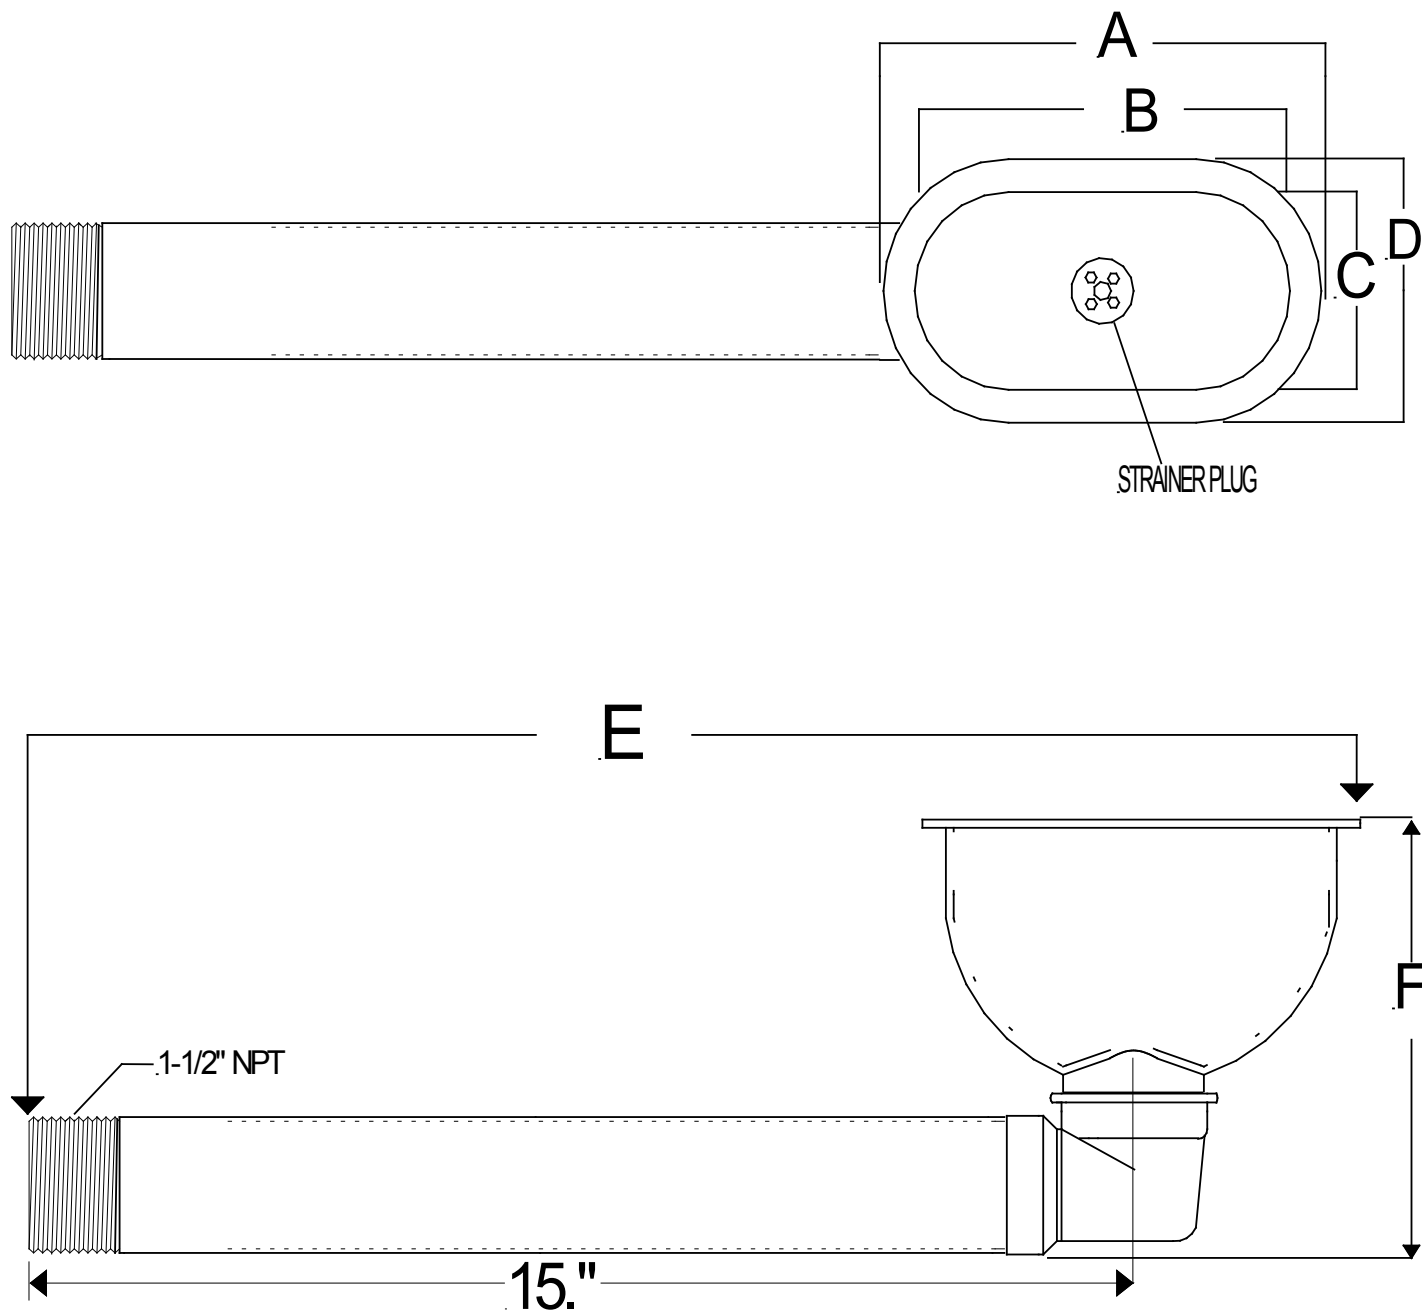

Low Profile Cup Sink

Part number: F164L137-150

SYMBOL	A	B	C	D	E	F	COLOR
F164L137-150	7-7/16"	6"	3"	4-7/16"	18-3/4"	6-3/8"	BLACK
F164L137-151	7-7/16"	6"	3"	4-7/16"	18-3/4"	6-3/8"	WHITE
F164L137-154	7-7/16"	6"	3"	4-7/16"	18-3/4"	6-3/8"	GREY