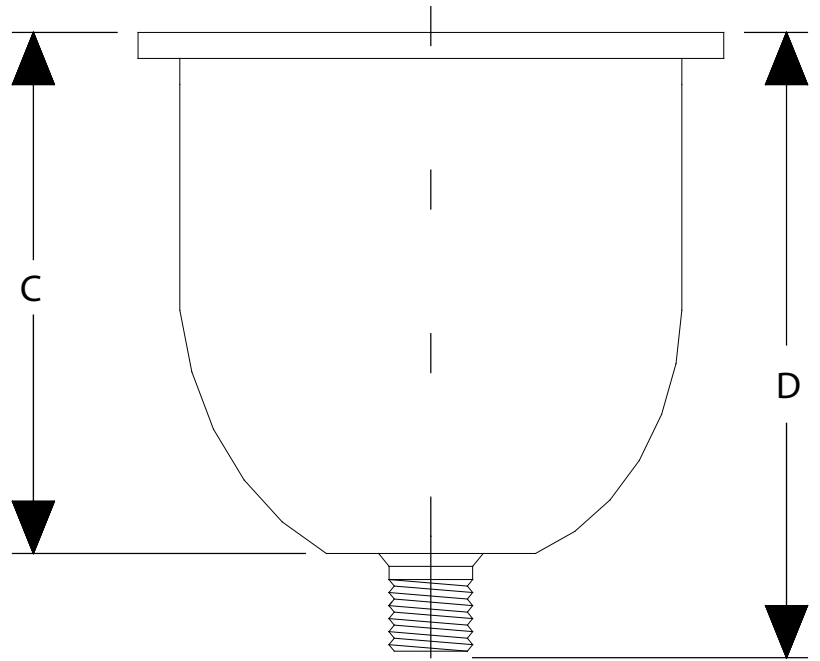

6" Hemispherical Cup Sink

SYMBOL	A	B	C	D
W39023	8"	6.25"	6.25"	8"