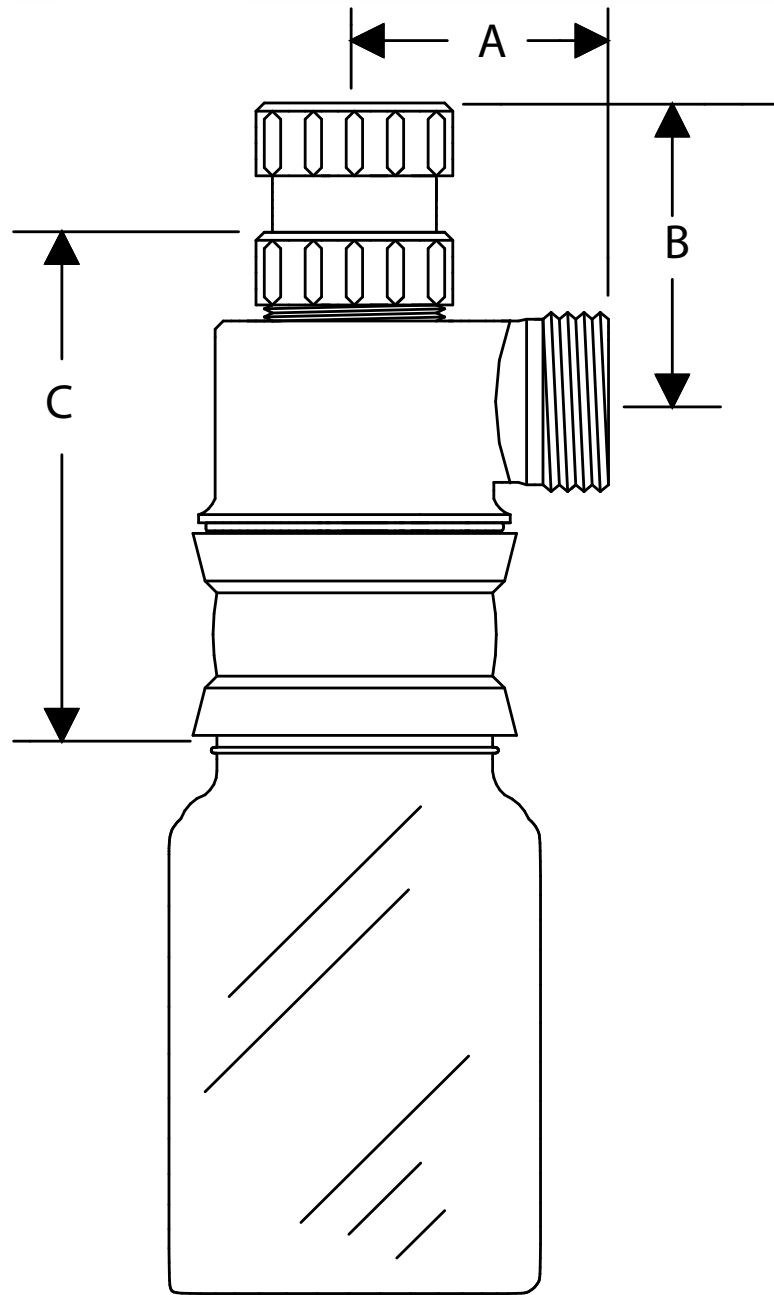

## Mason Jar Style Bottle Trap

Adapter converts standard bottle trap to accept Mason jar style bottles. 1 quart plastic jars are available.

SYMBOL	SIZE	A	B		C
			Min	Max	
W61595-150	1.5"	3"	2"	4-1/4"	5-1/8"