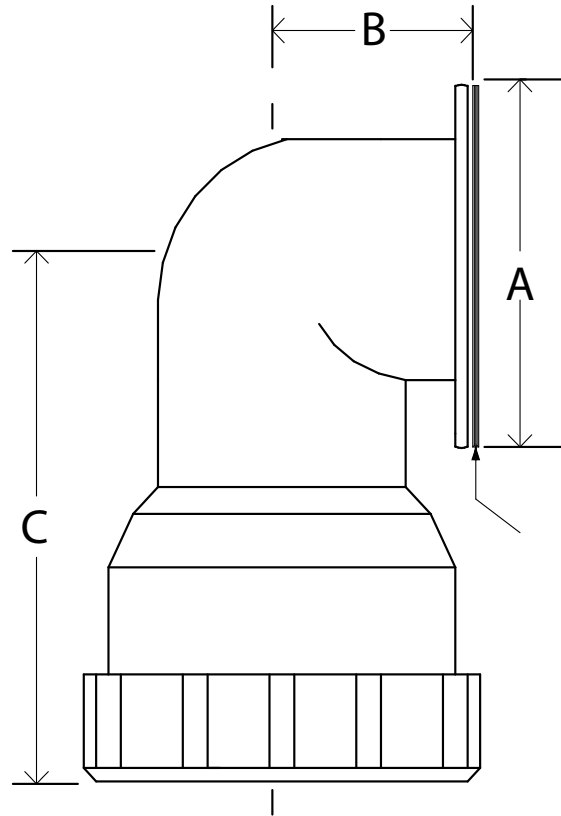

FLANGED ELBOW

Short pattern flanged 90 elbow designed for tight spaces such as Fume Hood walls.

SYMBOL	SIZE	A	B	C
W59227-150	1.5"	3"	1.5"	3.5"