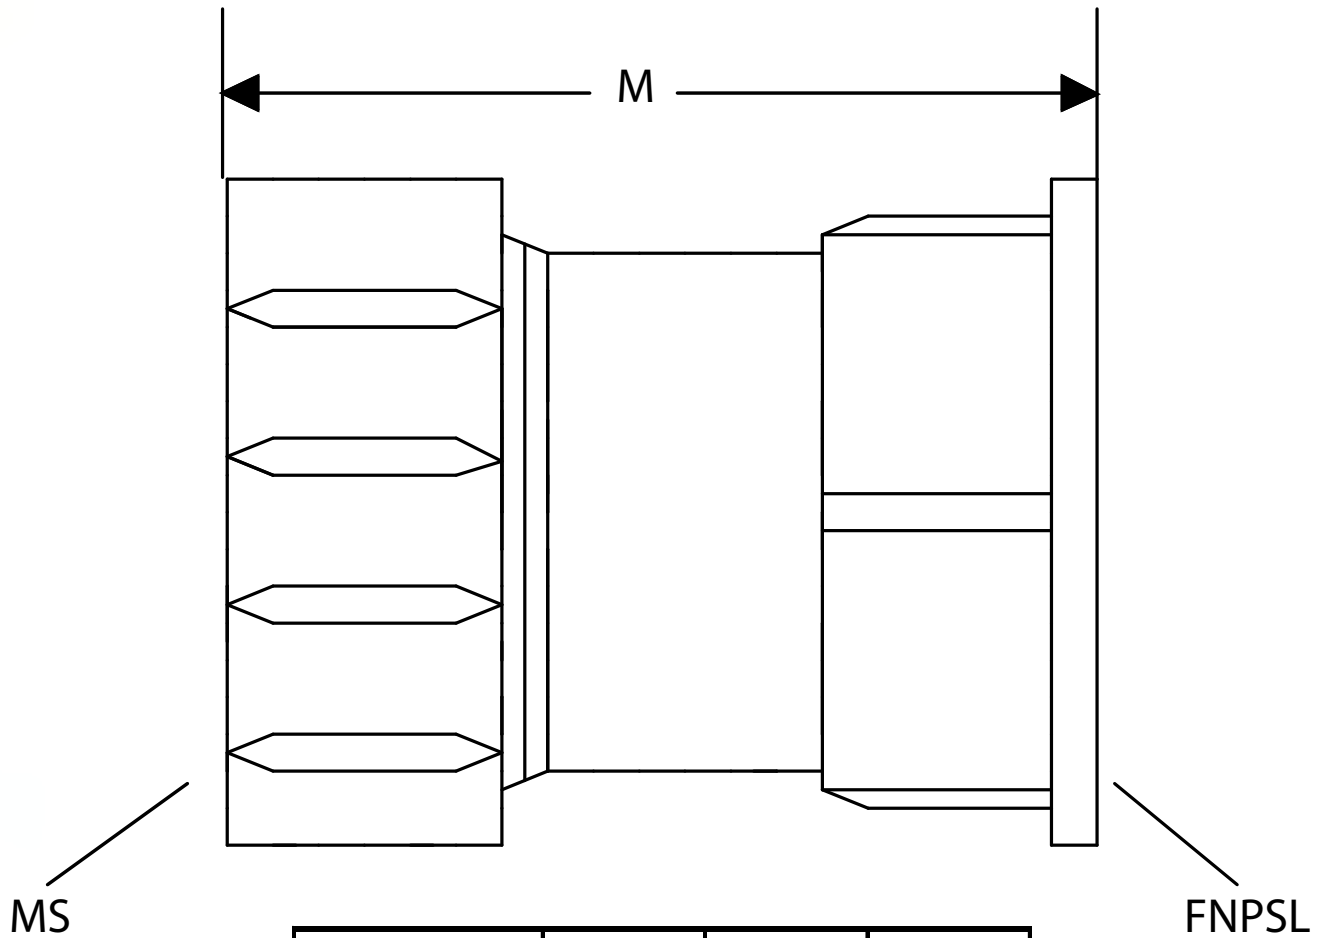

Female National Pipe Thread X Handtite Socket

SYMBOL	M	MS	FNPSL
W59201-150	2-3/8"	1.5"	1.5"
W59201-200	2-1/2"	2"	1.5"