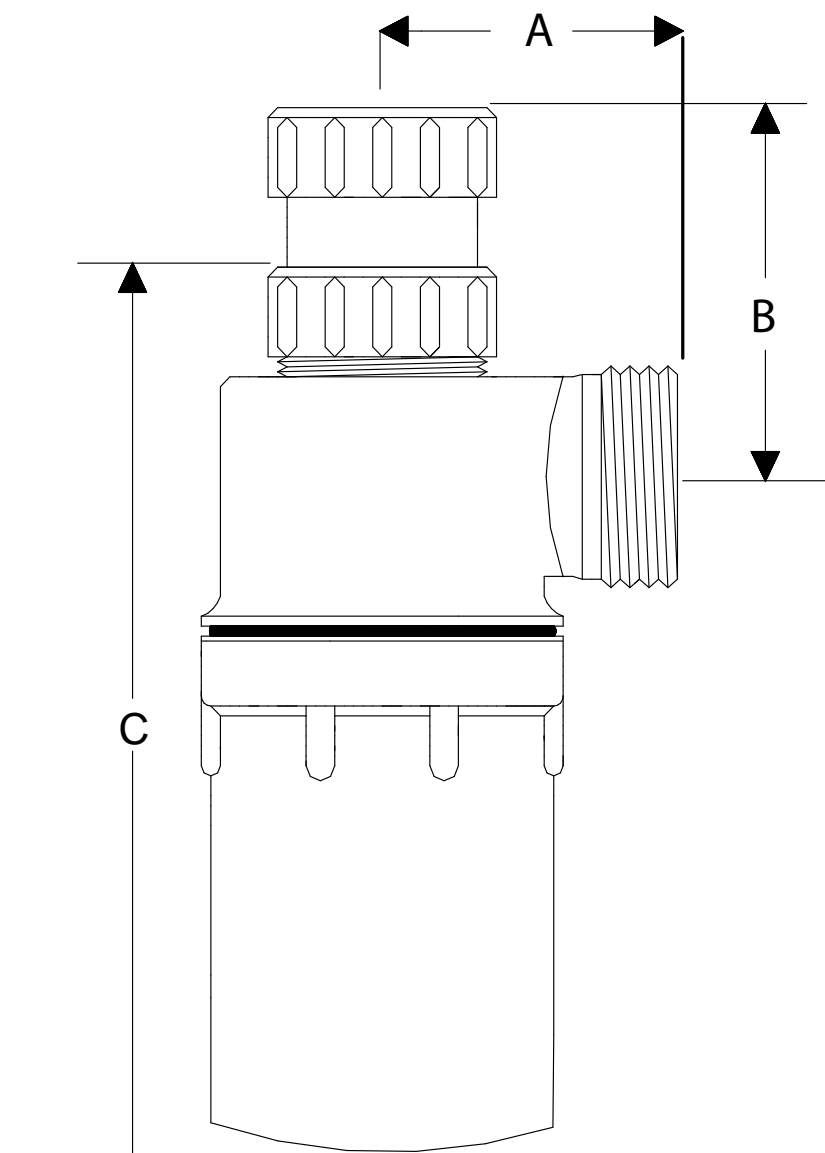

## Adjustable Riser Trap (Antisiphon)

Special antisiphon action and additional bowl capacity make this unit the latest in Scientific Plastics' improvements in its trap line. Also available with 12" riser option.

SYMBOL	SIZE	A	B		C
			Min	Max	
W51595-150	1.5"	3"	2"	4-1/4"	7-3/8"