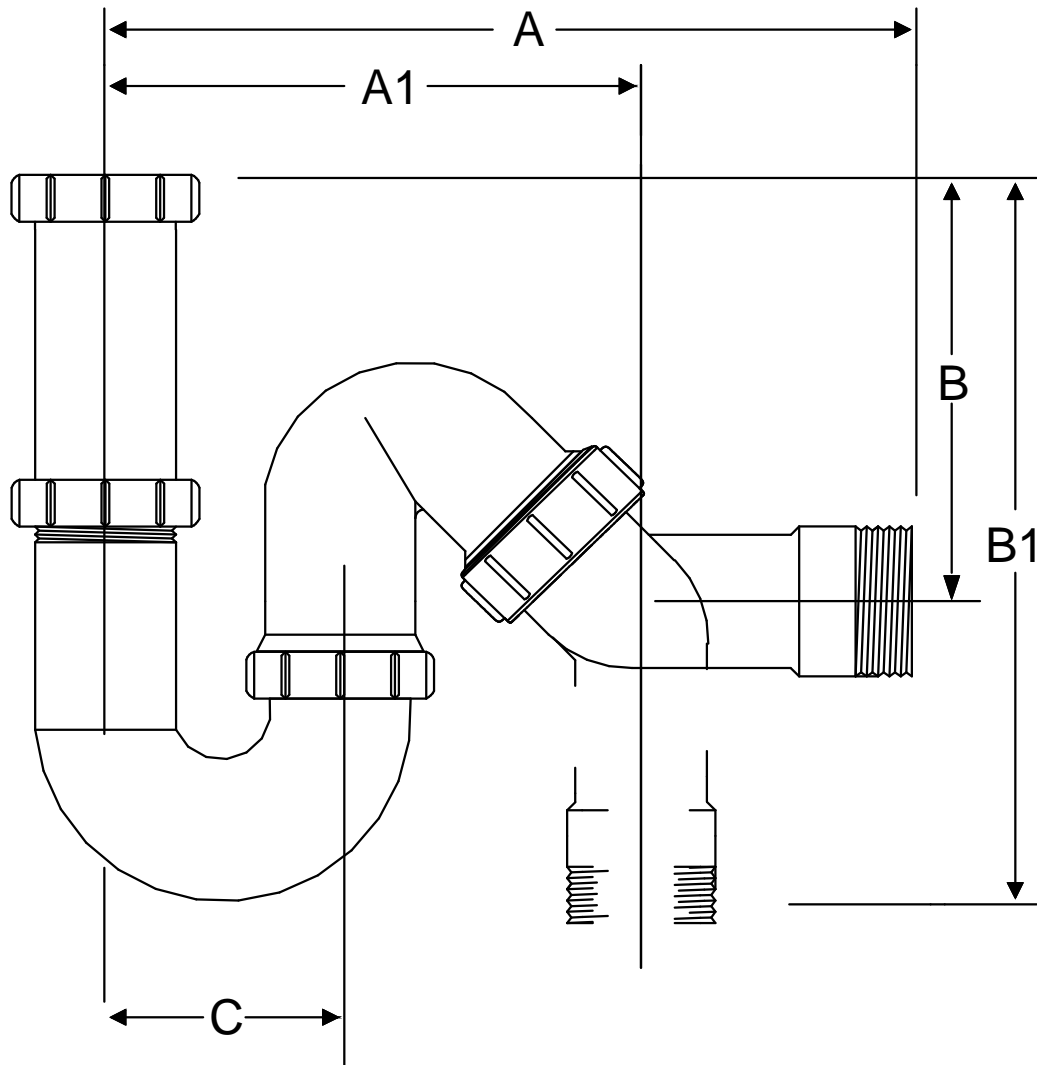

All Way Olympic Trap

This unit offers the ultimate in versatility, offering adjustable riser in either the "P" or "S" configurations with molded 1-1/2" male thread to adapt readily to any other type. This unit molded in white for clean, neat appearance in any system. Removable base allows for easy maintenance after installation.

SYMBOL	INLET	OUTLET	A	A1	B		B1		C
					Min	Max	Min	Max	
W39191-150	1.5" NPS	1.5" NPT	9-1/8"	6"	2.5"	7-1/4"	5-3/4"	10.5"	2.5"