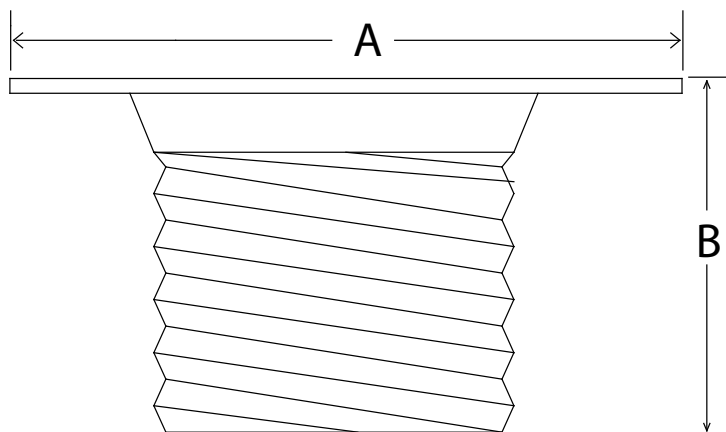

### Tailpiece

Here is a sturdy tailpiece which has a removable strainer for easy cleaning. 2" NPSL thread, plug, backnut and gasket.

SYMBOL	SIZE	A	B	COLOR
W38953-200	2" NPSL	3 -3/8"	2-1/4"	BLACK