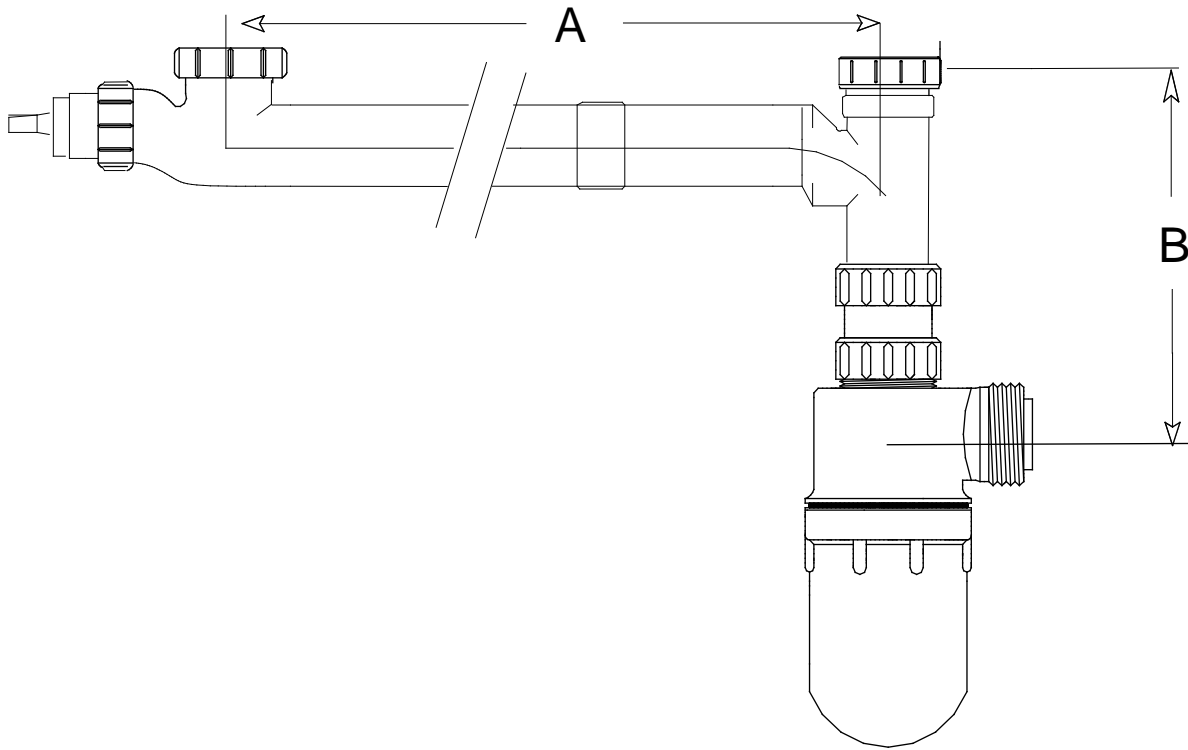

Double Bowl Waste Assembly  
(Side Drain With Adjustable Riser Trap - Bottle)

This double-bowl assembly offers up to 15-1/2" adjustability between tailpiece centers. Extensions available for longer centers. A central baffle prevents crossflow of waste to opposite branches. Offer full flow drainage with minimum drop to trap. Inlets are 1-1/2" NPS loose nut and outlet is 1-1/2" NPS thread. Color is white.

SYMBOL	INLET	OUTLET	A MIN.	A MAX.	B MIN.	B MAX.
W38595-150	1.5" NPS	1.5" NPSL	4.5"	20"	6"	9.5"