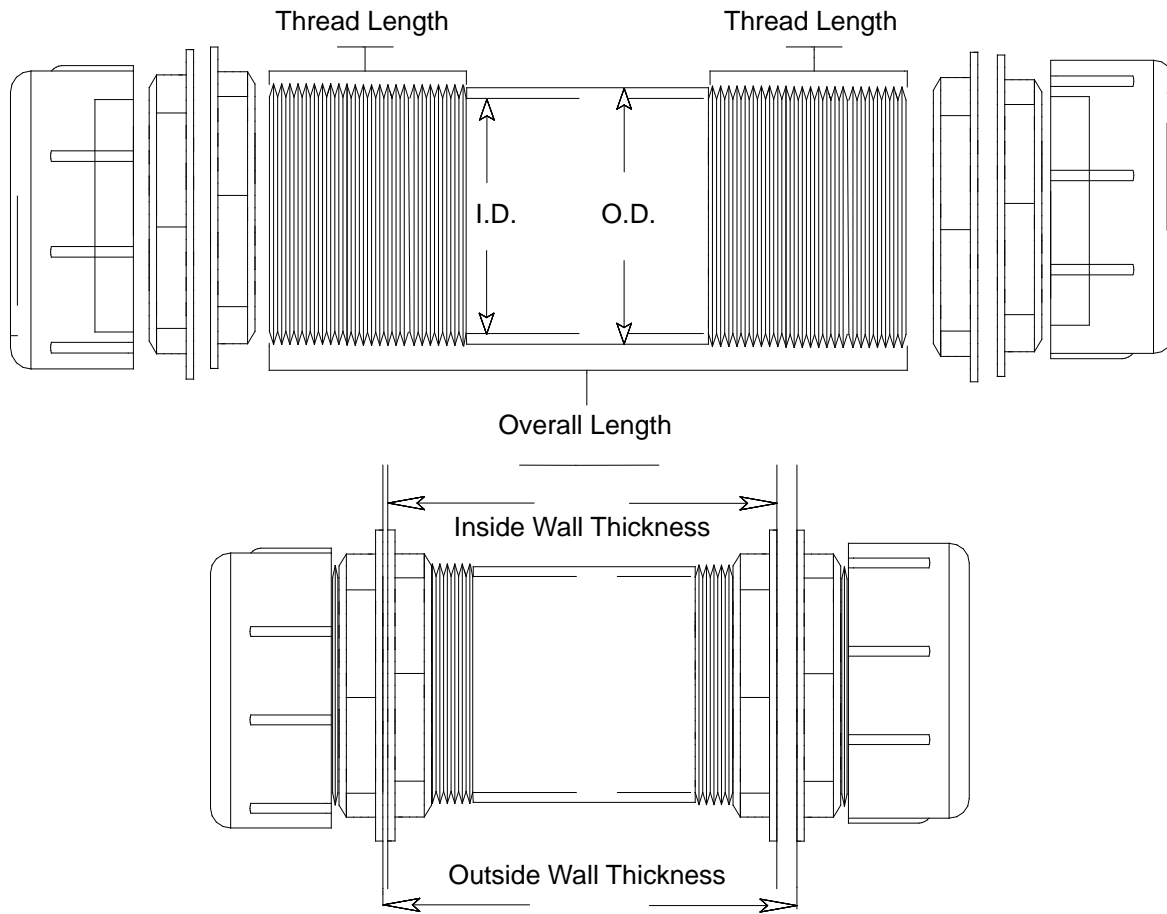

Rigid Pass Through W38547 & W38548

Please check box for cap style and pass through size.

Closed Cap

Gasketed Cap

These are inside dimensions

- 1-1/2" pass through
- 2" pass through
- 3" pass through
- 4" pass through
- 6" pass through