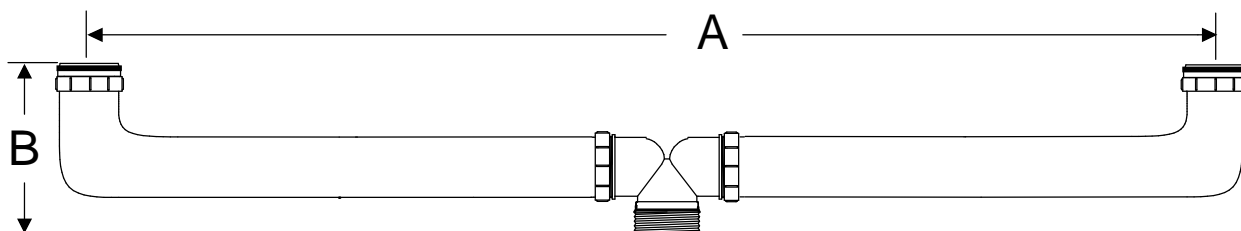

Double Bowl Waste Assembly

This double-bowl assembly offers up to 14" adjustability between tailpiece centers. A central baffle prevents crossflow of waste to opposite branches. Offers full flow drainage with minimum drop to trap. Inlets are 1-1/2" NPS loose nut and outlet is 1-1/2" NPS thread. Color is white. Order trap separately.

SYMBOL	A MIN.	A MAX.	B
W38512-150	21-5/8"	4.5"	4-5/8"