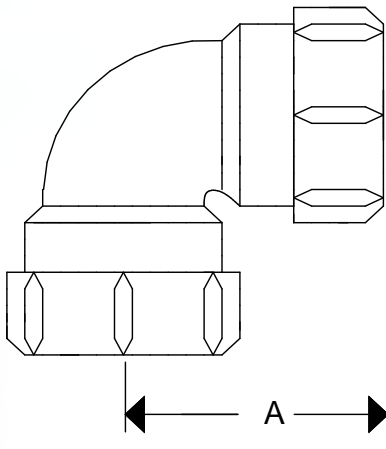

SYMBOL	M	MS	FNPSL
W59201-150	2-3/8"	1.5"	1.5"
W59201-200	2-1/2"	2"	1.5"

Coupling

SYMBOL	H	S
W59203-150	3-3/8"	1.5"
W59203-200	3-3/4"	2"

Elbow 90

SYMBOL	H	S
W59205-150	2-5/8"	1.5"
W59205-200	3-3/8"	2"

Street 90

SYMBOL	B	C	S
W59206-150	2-5/8"	2-5/8"	1.5"
W59206-200	2"	3"	2"

Elbow 45

SYMBOL	D	E	S
W59207-150	2-3/8"	1-5/8"	1.5"
W59207-200	2-7/8"	2-1/8"	2"

Street 45

SYMBOL	F	G	S
W59208-150	2-3/8"	1.5"	1.5"
W59208-200	2-3/8"	1-15/16"	2"

Sanitary Tee

SYMBOL	I	J	S
W59209-150	3"	2.25"	1.5"
W59209-200	3-1/4"	3-1/4"	2"

Adapter

This Handtite spigot adapter converts any Handtite socket to a 1" pipe of 1-3/4" tubing

SYMBOL	SIZE	TUBE SIZE	A
W59222-150	1.5" Spigot	.75"-1"	4.5"

Male NPT

SYMBOL	N	S
W59212-150	2-5/8"	1.5"
W59212-200	2-11/16"	2"

Flanged Elbow

Short pattern flanged 90 degree elbow designed for tight spaces such as fume hood walls.

SYMBOL	SIZE	A	B	C
W59227-150	1.5"	3"	1.5"	3.5"