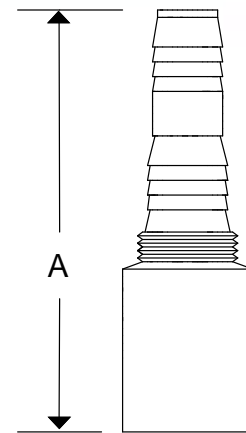

SYMBOL	M	MS	FNPSL
W59201-150	2-3/8"	1.5"	1.5"
W59201-200	2-1/2"	2"	1.5"

Coupling

SYMBOL	H	S
W59203-150	3-3/8"	1.5"
W59203-200	3-3/4"	2"

Elbow 90

SYMBOL	H	S
W59205-150	2-5/8"	1.5"
W59205-200	3-3/8"	2"

Street 90

SYMBOL	B	C	S
W59206-150	2-5/8"	2-5/8"	1.5"
W59206-200	2"	3"	2"

Elbow 45

SYMBOL	D	E	S
W59207-150	2-3/8"	1-5/8"	1.5"
W59207-200	2-7/8"	2-1/8"	2"

Street 45

SYMBOL	F	G	S
W59208-150	2-3/8"	1.5"	1.5"
W59208-200	2-3/8"	1-15/16"	2"

Sanitary Tee

SYMBOL	I	J	S
W59209-150	3"	2.25"	1.5"
W59209-200	3-1/4"	3-1/4"	2"

Adapter

This Handtite spigot adapter converts any Handtite socket to a 1" pipe of 1-3/4" tubing

SYMBOL	SIZE	TUBE SIZE	A
W59222-150	1.5" Spigot	.75"-1"	4.5"

Male NPT

SYMBOL	N	S
W59212-150	2-5/8"	1.5"
W59212-200	2-11/16"	2"

Flanged Elbow

Short pattern flanged 90 degree elbow designed for tight spaces such as fume hood walls.

SYMBOL	SIZE	A	B	C
W59227-150	1.5"	3"	1.5"	3.5"