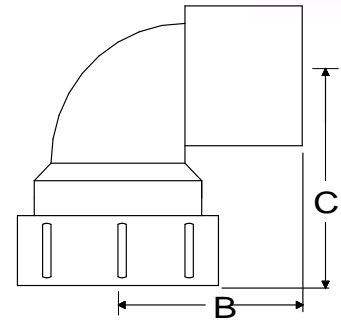

SYMBOL	M	MS	FNPSL
W59201-150	2-3/8"	1.5"	1.5"
W59201-200	2-1/2"	2"	1.5"

Coupling

SYMBOL	H	S
W59203-150	3-3/8"	1.5"
W59203-200	3-3/4"	2"

Elbow 90

SYMBOL	H	S
W59205-150	2-5/8"	1.5"
W59205-200	3-3/8"	2"

Street 90

SYMBOL	B	C	S
W59206-150	2-5/8"	2-5/8"	1.5"
W59206-200	2"	3"	2"

Elbow 45

SYMBOL	D	E	S
W59207-150	2-3/8"	1-5/8"	1.5"
W59207-200	2-7/8"	2-1/8"	2"

Street 45

SYMBOL	F	G	S
W59208-150	2-3/8"	1.5"	1.5"
W59208-200	2-3/8"	1-15/16"	2"

Sanitary Tee

SYMBOL	I	J	S
W59209-150	3"	2.25"	1.5"
W59209-200	3-1/4"	3-1/4"	2"

Adapter

This Handtite spigot adapter converts any Handtite socket to a 1" pipe of 1-3/4" tubing

SYMBOL	SIZE	TUBE SIZE	A
W59222-150	1.5" Spigot	.75"-1"	4.5"