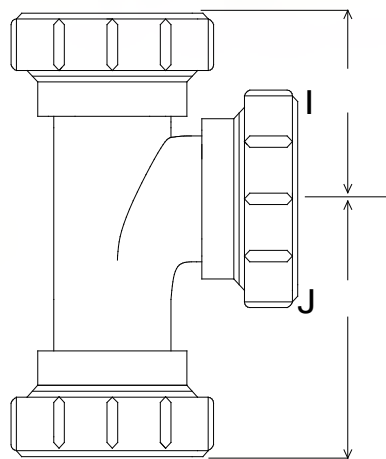

SYMBOL	M	MS	FNPSL
W59201-150	2-3/8"	1.5"	1.5"
W59201-200	2-1/2"	2"	1.5"

Coupling

SYMBOL	H	S
W59203-150	3-3/8"	1.5"
W59203-200	3-3/4"	2"

Elbow 90

SYMBOL	H	S
W59205-150	2-5/8"	1.5"
W59205-200	3-3/8"	2"

Street 90

SYMBOL	B	C	S
W59206-150	2-5/8"	2-5/8"	1.5"
W59206-200	2"	3"	2"

Elbow 45

SYMBOL	D	E	S
W59207-150	2-3/8"	1-5/8"	1.5"
W59207-200	2-7/8"	2-1/8"	2"

Street 45

SYMBOL	F	G	S
W59208-150	2-3/8"	1.5"	1.5"
W59208-200	2-3/8"	1-15/16"	2"

Sanitary Tee

SYMBOL	I	J	S
W59209-150	3"	2.25"	1.5"
W59209-200	3-1/4"	3-1/4"	2"

Adapter

This Handtite spigot adapter converts any Handtite socket to a 1" pipe of 1-3/4" tubing

SYMBOL	SIZE	TUBE SIZE	A
W59222-150	1.5" Spigot	.75"-1"	4.5"

Male NPT

SYMBOL	N	S
W59212-150	2-5/8"	1.5"
W59212-200	2-11/16"	2"

Flanged Elbow

Short pattern flanged 90 degree elbow designed for tight spaces such as fume hood walls.

SYMBOL	SIZE	A	B	C
W59227-150	1.5"	3"	1.5"	3.5"