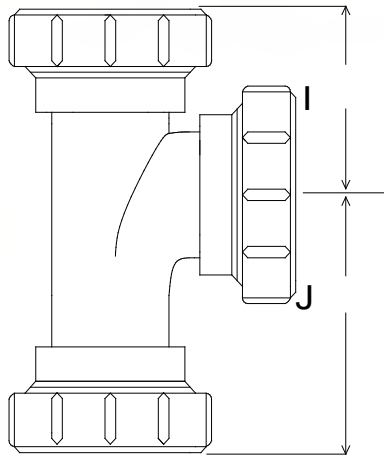

SYMBOL	M	MS	FNPSL
W59201-150	2-3/8"	1.5"	1.5"
W59201-200	2-1/2"	2"	1.5"

Coupling

SYMBOL	H	S
W59203-150	3-3/8"	1.5"
W59203-200	3-3/4"	2"

Elbow 90

SYMBOL	H	S
W59205-150	2-5/8"	1.5"
W59205-200	3-3/8"	2"

Street 90

SYMBOL	B	C	S
W59206-150	2-5/8"	2-5/8"	1.5"
W59206-200	2"	3"	2"

Elbow 45

SYMBOL	D	E	S
W59207-150	2-3/8"	1-5/8"	1.5"
W59207-200	2-7/8"	2-1/8"	2"

Street 45

SYMBOL	F	G	S
W59208-150	2-3/8"	1.5"	1.5"
W59208-200	2-3/8"	1-15/16"	2"

Sanitary Tee

SYMBOL	I	J	S
W59209-150	3"	2.25"	1.5"
W59209-200	3-1/4"	3-1/4"	2"

Adapter

This Handtite spigot adapter converts any Handtite socket to a 1" pipe of 1-3/4" tubing

SYMBOL	SIZE	TUBE SIZE	A
W59222-150	1.5" Spigot	.75"-1"	4.5"

Male NPT

SYMBOL	N	S
W59212-150	2-5/8"	1.5"
W59212-200	2-11/16"	2"

Flanged Elbow

Short pattern flanged 90 degree elbow designed for tight spaces such as fume hood walls.

SYMBOL	SIZE	A	B	C
W59227-150	1.5"	3"	1.5"	3.5"