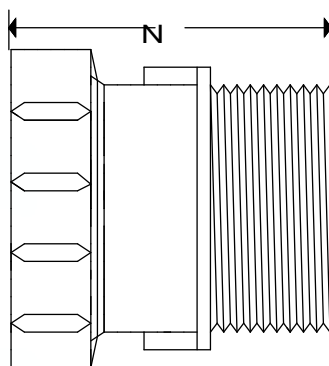

SYMBOL	M	MS	FNPSL
W59201-150	2-3/8"	1.5"	1.5"
W59201-200	2-1/2"	2"	1.5"

Coupling

SYMBOL	H	S
W59203-150	3-3/8"	1.5"
W59203-200	3-3/4"	2"

Elbow 90

SYMBOL	H	S
W59205-150	2-5/8"	1.5"
W59205-200	3-3/8"	2"

Street 90

SYMBOL	B	C	S
W59206-150	2-5/8"	2-5/8"	1.5"
W59206-200	2"	3"	2"

Elbow 45

SYMBOL	D	E	S
W59207-150	2-3/8"	1-5/8"	1.5"
W59207-200	2-7/8"	2-1/8"	2"

Street 45

SYMBOL	F	G	S
W59208-150	2-3/8"	1.5"	1.5"
W59208-200	2-3/8"	1-15/16"	2"

Sanitary Tee

SYMBOL	I	J	S
W59209-150	3"	2.25"	1.5"
W59209-200	3-1/4"	3-1/4"	2"

Adapter

This Handtite spigot adapter converts any Handtite socket to a 1" pipe of 1-3/4" tubing

SYMBOL	SIZE	TUBE SIZE	A
W59222-150	1.5" Spigot	.75"-1"	4.5"

Male NPT

SYMBOL	N	S
W59212-150	2-5/8"	1.5"
W59212-200	2-11/16"	2"

Flanged Elbow

Short pattern flanged 90 degree elbow designed for tight spaces such as fume hood walls.

SYMBOL	SIZE	A	B	C
W59227-150	1.5"	3"	1.5"	3.5"