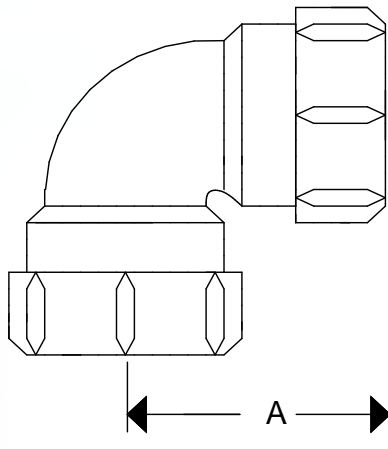

SYMBOL	M	MS	FNPSL
W59201-150	2-3/8"	1.5"	1.5"
W59201-200	2-1/2"	2"	1.5"

Coupling

SYMBOL	H	S
W59203-150	3-3/8"	1.5"
W59203-200	3-3/4"	2"

Elbow 90

SYMBOL	H	S
W59205-150	2-5/8"	1.5"
W59205-200	3-3/8"	2"

Street 90

SYMBOL	B	C	S
W59206-150	2-5/8"	2-5/8"	1.5"
W59206-200	2"	3"	2"

Elbow 45

SYMBOL	D	E	S
W59207-150	2-3/8"	1-5/8"	1.5"
W59207-200	2-7/8"	2-1/8"	2"

Street 45

SYMBOL	F	G	S
W59208-150	2-3/8"	1.5"	1.5"
W59208-200	2-3/8"	1-15/16"	2"

Sanitary Tee

SYMBOL	I	J	S
W59209-150	3"	2.25"	1.5"
W59209-200	3-1/4"	3-1/4"	2"

Adapter

This Handtite spigot adapter converts any Handtite socket to a 1" pipe of 1-3/4" tubing

SYMBOL	SIZE	TUBE SIZE	A
W59222-150	1.5" Spigot	.75"-1"	4.5"

Male NPT

SYMBOL	N	S
W59212-150	2-5/8"	1.5"
W59212-200	2-11/16"	2"

Flanged Elbow

Short pattern flanged 90 degree elbow designed for tight spaces such as fume hood walls.

SYMBOL	SIZE	A	B	C
W59227-150	1.5"	3"	1.5"	3.5"