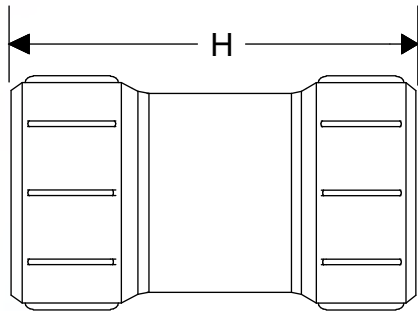

SYMBOL	M	MS	FNPSL
W59201-150	2-3/8"	1.5"	1.5"
W59201-200	2-1/2"	2"	1.5"

Coupling

SYMBOL	H	S
W59203-150	3-3/8"	1.5"
W59203-200	3-3/4"	2"

Elbow 90

SYMBOL	H	S
W59205-150	2-5/8"	1.5"
W59205-200	3-3/8"	2"

Street 90

SYMBOL	B	C	S
W59206-150	2-5/8"	2-5/8"	1.5"
W59206-200	2"	3"	2"

Elbow 45

SYMBOL	D	E	S
W59207-150	2-3/8"	1-5/8"	1.5"
W59207-200	2-7/8"	2-1/8"	2"

Street 45

SYMBOL	F	G	S
W59208-150	2-3/8"	1.5"	1.5"
W59208-200	2-3/8"	1-15/16"	2"

Sanitary Tee

SYMBOL	I	J	S
W59209-150	3"	2.25"	1.5"
W59209-200	3-1/4"	3-1/4"	2"

Adapter

This Handtite spigot adapter converts any Handtite socket to a 1" pipe of 1-3/4" tubing

SYMBOL	SIZE	TUBE SIZE	A
W59222-150	1.5" Spigot	.75"-1"	4.5"

Male NPT

SYMBOL	N	S
W59212-150	2-5/8"	1.5"
W59212-200	2-11/16"	2"

Flanged Elbow

Short pattern flanged 90 degree elbow designed for tight spaces such as fume hood walls.

SYMBOL	SIZE	A	B	C
W59227-150	1.5"	3"	1.5"	3.5"