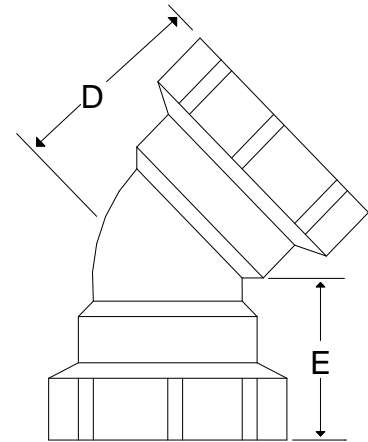

SYMBOL	M	MS	FNPSL
W59201-150	2-3/8"	1.5"	1.5"
W59201-200	2-1/2"	2"	1.5"

Coupling

SYMBOL	H	S
W59203-150	3-3/8"	1.5"
W59203-200	3-3/4"	2"

Elbow 90

SYMBOL	H	S
W59205-150	2-5/8"	1.5"
W59205-200	3-3/8"	2"

Street 90

SYMBOL	B	C	S
W59206-150	2-5/8"	2-5/8"	1.5"
W59206-200	2"	3"	2"

Elbow 45

SYMBOL	D	E	S
W59207-150	2-3/8"	1-5/8"	1.5"
W59207-200	2-7/8"	2-1/8"	2"

Street 45

SYMBOL	F	G	S
W59208-150	2-3/8"	1.5"	1.5"
W59208-200	2-3/8"	1-15/16"	2"

Sanitary Tee

SYMBOL	I	J	S
W59209-150	3"	2.25"	1.5"
W59209-200	3-1/4"	3-1/4"	2"

Adapter

This Handtite spigot adapter converts any Handtite socket to a 1" pipe of 1-3/4" tubing

SYMBOL	SIZE	TUBE SIZE	A
W59222-150	1.5" Spigot	.75"-1"	4.5"

Male NPT

SYMBOL	N	S
W59212-150	2-5/8"	1.5"
W59212-200	2-11/16"	2"

Flanged Elbow

Short pattern flanged 90 degree elbow designed for tight spaces such as fume hood walls.

SYMBOL	SIZE	A	B	C
W59227-150	1.5"	3"	1.5"	3.5"