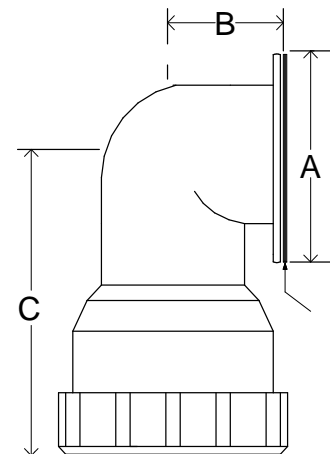

SYMBOL	B	C	S
W59206-150	2-5/8"	2-5/8"	1.5"
W59206-200	2"	3"	2"

Elbow 45

SYMBOL	D	E	S
W59207-150	2-3/8"	1-5/8"	1.5"
W59207-200	2-7/8"	2-1/8"	2"

Street 45

SYMBOL	F	G	S
W59208-150	2-3/8"	1.5"	1.5"
W59208-200	2-3/8"	1-15/16"	2"

Sanitary Tee

SYMBOL	I	J	S
W59209-150	3"	2.25"	1.5"
W59209-200	3-1/4"	3-1/4"	2"

Adapter

This Handtite spigot adapter converts any Handtite socket to a 1" pipe of 1-3/4" tubing

SYMBOL	SIZE	TUBE SIZE	A
W59222-150	1.5" Spigot	.75"-1"	4.5"

Male NPT

SYMBOL	N	S
W59212-150	2-5/8"	1.5"
W59212-200	2-11/16"	2"

Flanged Elbow

Short pattern flanged 90 degree elbow designed for tight spaces such as fume hood walls.

SYMBOL	SIZE	A	B	C
W59227-150	1.5"	3"	1.5"	3.5"