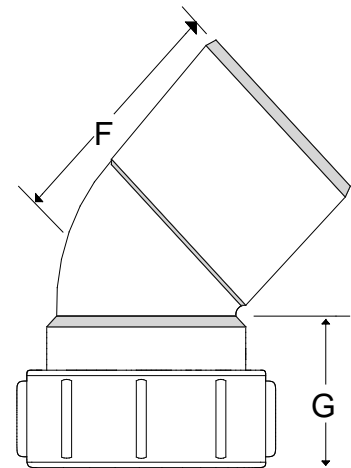

SYMBOL	M	MS	FNPSL
W59201-150	2-3/8"	1.5"	1.5"
W59201-200	2-1/2"	2"	1.5"

Coupling

SYMBOL	H	S
W59203-150	3-3/8"	1.5"
W59203-200	3-3/4"	2"

Elbow 90

SYMBOL	H	S
W59205-150	2-5/8"	1.5"
W59205-200	3-3/8"	2"

Street 90

SYMBOL	B	C	S
W59206-150	2-5/8"	2-5/8"	1.5"
W59206-200	2"	3"	2"

Elbow 45

SYMBOL	D	E	S
W59207-150	2-3/8"	1-5/8"	1.5"
W59207-200	2-7/8"	2-1/8"	2"

Street 45

SYMBOL	F	G	S
W59208-150	2-3/8"	1.5"	1.5"
W59208-200	2-3/8"	1-15/16"	2"

Sanitary Tee

SYMBOL	I	J	S
W59209-150	3"	2.25"	1.5"
W59209-200	3-1/4"	3-1/4"	2"

Adapter

This Handtite spigot adapter converts any Handtite socket to a 1" pipe of 1-3/4" tubing

SYMBOL	SIZE	TUBE SIZE	A
W59222-150	1.5" Spigot	.75"-1"	4.5"

Male NPT

SYMBOL	N	S
W59212-150	2-5/8"	1.5"
W59212-200	2-11/16"	2"

Flanged Elbow

Short pattern flanged 90 degree elbow designed for tight spaces such as fume hood walls.

SYMBOL	SIZE	A	B	C
W59227-150	1.5"	3"	1.5"	3.5"