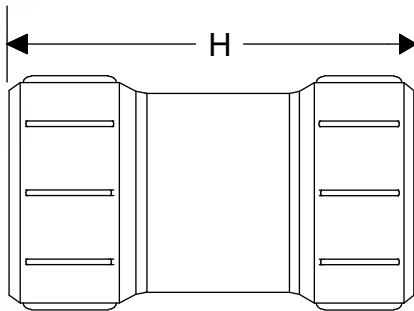

SYMBOL	M	MS	FNPSL
W59201-150	2-3/8"	1.5"	1.5"
W59201-200	2-1/2"	2"	1.5"

Coupling

SYMBOL	H	S
W59203-150	3-3/8"	1.5"
W59203-200	3-3/4"	2"

Elbow 90

SYMBOL	H	S
W59205-150	2-5/8"	1.5"
W59205-200	3-3/8"	2"

Street 90

SYMBOL	B	C	S
W59206-150	2-5/8"	2-5/8"	1.5"
W59206-200	2"	3"	2"

Elbow 45

SYMBOL	D	E	S
W59207-150	2-3/8"	1-5/8"	1.5"
W59207-200	2-7/8"	2-1/8"	2"

Street 45

SYMBOL	F	G	S
W59208-150	2-3/8"	1.5"	1.5"
W59208-200	2-3/8"	1-15/16"	2"

Sanitary Tee

SYMBOL	I	J	S
W59209-150	3"	2.25"	1.5"
W59209-200	3-1/4"	3-1/4"	2"

Adapter

This Handtite spigot adapter converts any Handtite socket to a 1" pipe of 1-3/4" tubing

SYMBOL	SIZE	TUBE SIZE	A
W59222-150	1.5" Spigot	.75"-1"	4.5"

Male NPT

SYMBOL	N	S
W59212-150	2-5/8"	1.5"
W59212-200	2-11/16"	2"

Flanged Elbow

Short pattern flanged 90 degree elbow designed for tight spaces such as fume hood walls.

SYMBOL	SIZE	A	B	C
W59227-150	1.5"	3"	1.5"	3.5"