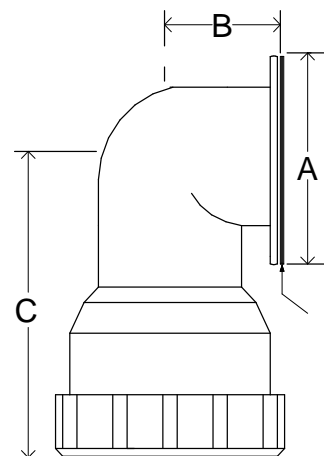

SYMBOL	B	C	S
W59206-150	2-5/8"	2-5/8"	1.5"
W59206-200	2"	3"	2"

Elbow 45

SYMBOL	D	E	S
W59207-150	2-3/8"	1-5/8"	1.5"
W59207-200	2-7/8"	2-1/8"	2"

Street 45

SYMBOL	F	G	S
W59208-150	2-3/8"	1.5"	1.5"
W59208-200	2-3/8"	1-15/16"	2"

Sanitary Tee

SYMBOL	I	J	S
W59209-150	3"	2.25"	1.5"
W59209-200	3-1/4"	3-1/4"	2"

Adapter

This Handtite spigot adapter converts any Handtite socket to a 1" pipe of 1-3/4" tubing

SYMBOL	SIZE	TUBE SIZE	A
W59222-150	1.5" Spigot	.75"-1"	4.5"

Male NPT

SYMBOL	N	S
W59212-150	2-5/8"	1.5"
W59212-200	2-11/16"	2"

Flanged Elbow

Short pattern flanged 90 degree elbow designed for tight spaces such as fume hood walls.

SYMBOL	SIZE	A	B	C
W59227-150	1.5"	3"	1.5"	3.5"