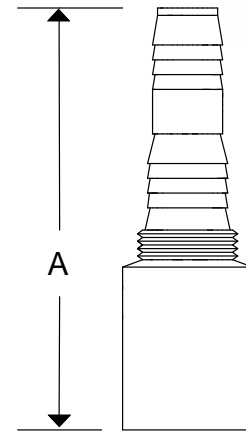

SYMBOL	M	MS	FNPSL
W59201-150	2-3/8"	1.5"	1.5"
W59201-200	2-1/2"	2"	1.5"

Coupling

SYMBOL	H	S
W59203-150	3-3/8"	1.5"
W59203-200	3-3/4"	2"

Elbow 90

SYMBOL	H	S
W59205-150	2-5/8"	1.5"
W59205-200	3-3/8"	2"

Street 90

SYMBOL	B	C	S
W59206-150	2-5/8"	2-5/8"	1.5"
W59206-200	2"	3"	2"

Elbow 45

SYMBOL	D	E	S
W59207-150	2-3/8"	1-5/8"	1.5"
W59207-200	2-7/8"	2-1/8"	2"

Street 45

SYMBOL	F	G	S
W59208-150	2-3/8"	1.5"	1.5"
W59208-200	2-3/8"	1-15/16"	2"

Sanitary Tee

SYMBOL	I	J	S
W59209-150	3"	2.25"	1.5"
W59209-200	3-1/4"	3-1/4"	2"

Adapter

This Handtite spigot adapter converts any Handtite socket to a 1" pipe of 1-3/4" tubing

SYMBOL	SIZE	TUBE SIZE	A
W59222-150	1.5" Spigot	.75"-1"	4.5"

Male NPT

SYMBOL	N	S
W59212-150	2-5/8"	1.5"
W59212-200	2-11/16"	2"

Flanged Elbow

Short pattern flanged 90 degree elbow designed for tight spaces such as fume hood walls.

SYMBOL	SIZE	A	B	C
W59227-150	1.5"	3"	1.5"	3.5"