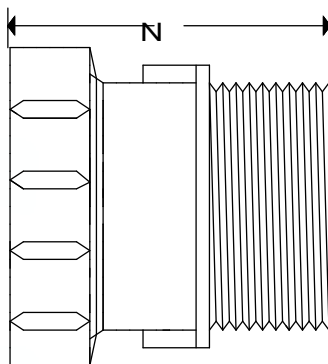

SYMBOL	B	C	S
W59206-150	2-5/8"	2-5/8"	1.5"
W59206-200	2"	3"	2"

Elbow 45

SYMBOL	D	E	S
W59207-150	2-3/8"	1-5/8"	1.5"
W59207-200	2-7/8"	2-1/8"	2"

Street 45

SYMBOL	F	G	S
W59208-150	2-3/8"	1.5"	1.5"
W59208-200	2-3/8"	1-15/16"	2"

Sanitary Tee

SYMBOL	I	J	S
W59209-150	3"	2.25"	1.5"
W59209-200	3-1/4"	3-1/4"	2"

Adapter

This Handtite spigot adapter converts any Handtite socket to a 1" pipe of 1-3/4" tubing

SYMBOL	SIZE	TUBE SIZE	A
W59222-150	1.5" Spigot	.75"-1"	4.5"

Male NPT

SYMBOL	N	S
W59212-150	2-5/8"	1.5"
W59212-200	2-11/16"	2"

Flanged Elbow

Short pattern flanged 90 degree elbow designed for tight spaces such as fume hood walls.

SYMBOL	SIZE	A	B	C
W59227-150	1.5"	3"	1.5"	3.5"